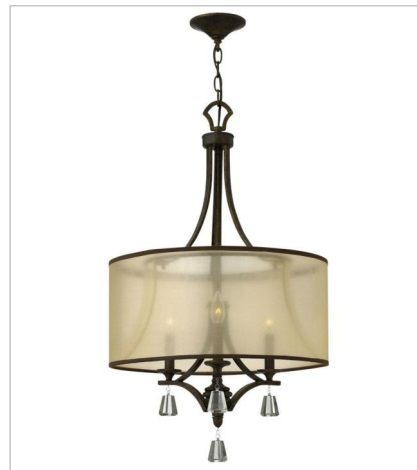

MIME

This elegant collection in our Brushed Nickel and French Bronze finish features a sheer translucent double hardback shade and tapered square crystal accents.

FINISH: French Bronze
SHADE: Amber Sheer Translucent
Double Hardback

FR45602FBZ
TWO LIGHT SCONCE
14" W, 20.5" H
LED Lamp
2-5w Cand. LED, 60w Equiv.

FR45604FBZ
MEDIUM DRUM
25" W, 36" H
LED Lamp
4-5w Cand. LED, 60w Equiv.

FR45606FBZ
SMALL DRUM
19" W, 32" H
LED Lamp, Socket
3-5w Cand. LED, 60w Equiv. or 3-60w Cand.

FR45607FBZ
SMALL PENDANT
9" W, 7" H
LED Lamp, Socket
1-14w Med. LED, 100w Equiv. or 1-100w
Med.

FR45608FBZ
LARGE DRUM
30.3" W, 41.3" H
LED Lamp
6-5w Cand. LED, 60w Equiv.

FR45601FBZ
MEDIUM SEMI-FLUSH MOUNT
17.5" W, 22" H
LED Lamp
3-5w Cand. LED, 60w Equiv.