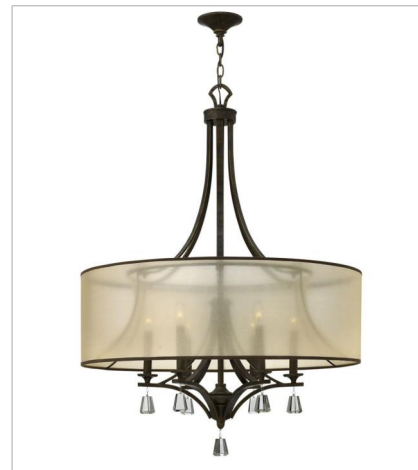

MIME

This elegant collection in our Brushed Nickel and French Bronze finish features a sheer translucent double hardback shade and tapered square crystal accents.

FINISH: French Bronze
SHADE: Amber Sheer Translucent
Double Hardback

FR45602FBZ
TWO LIGHT SCONCE
14" W, 20.5" H
Socketed
2-5w Cand. LED, 60w Equiv.

FR45604FBZ
MEDIUM DRUM
25" W, 36" H
Socketed
4-5w Cand. LED, 60w Equiv.

FR45608FBZ
LARGE DRUM
30.3" W, 41.3" H
Socketed
6-5w Cand. LED, 60w Equiv.