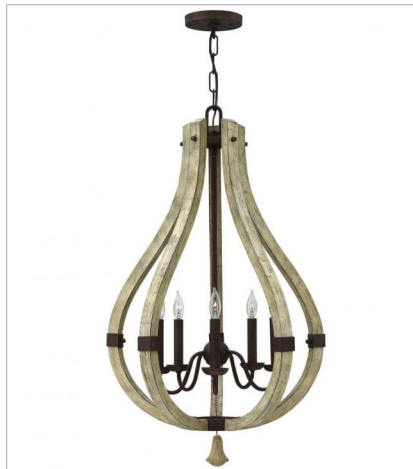

MIDDLEFIELD

Middlefield's rustic-chic design captures a historical feel with its solid distressed wood reminiscent of weathered ash, steel construction and iron rust finish. A pear-shaped wood finial adds an additional elegant detail.

FINISH: Iron Rust with Weathered Ash accents
GLASS: Smoked Crackle

FR40571IRR
LARGE FLUSH MOUNT
23.8" W, 13.3" H
Socket
4-100w Med.

FR40564IRR
MEDIUM ORB
24" W, 30" H
Socket
4-60w Cand.

FR40566IRR
LARGE ORB
31" W, 30" H
Socket
6-60w Cand.

FR40574IRR
SMALL OPEN FRAME SINGLE TIER
22" W, 27" H
Socket
4-60w Cand.

FR40575IRR
MEDIUM OPEN FRAME SINGLE TIER
20" W, 32" H
Socket
5-60w Cand.

FR40576IRR
LARGE OPEN FRAME SINGLE TIER
30" W, 33" H
Socket
6-60w Cand.

FINISH: Iron Rust with Weathered Ash accents
GLASS: Smoked Crackle

FR40577IRR
SMALL PENDANT
12" W, 11" H
Socket
1-100w Med.

FR40578IRR
LARGE OPEN FRAME TWO TIER
41" W, 45.5" H
Socket
9-60w Cand.

FR40579IRR
EXTRA LARGE OPEN FRAME TWO ...
48" W, 61.5" H
Socket
12-60w Cand.