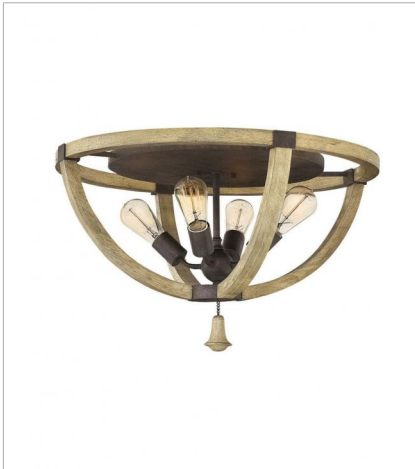

MIDDLEFIELD

Middlefield's rustic-chic design captures a historical feel with its solid distressed wood reminiscent of weathered ash, steel construction and iron rust finish. A pear-shaped wood finial adds an additional elegant detail.

FINISH: Iron Rust with Weathered Ash accents
GLASS: Smoked Crackle

FR40571IRR
LARGE FLUSH MOUNT
23.8" W, 13.3" H
Socket
4-100w Med.

FR40564IRR
MEDIUM ORB
24" W, 30" H
Socket
4-60w Cand.

FR40566IRR
LARGE ORB
31" W, 30" H
Socket
6-60w Cand.

FR40574IRR
SMALL OPEN FRAME SINGLE TIER
22" W, 27" H
Socket
4-60w Cand.

FR40575IRR
MEDIUM OPEN FRAME SINGLE TIER
20" W, 32" H
Socket
5-60w Cand.

FR40576IRR
LARGE OPEN FRAME SINGLE TIER
30" W, 33" H
Socket
6-60w Cand.

FINISH: Iron Rust with Weathered Ash accents
GLASS: Smoked Crackle

FR40577IRR
SMALL PENDANT
12" W, 11" H
Socket
1-100w Med.

FR40578IRR
LARGE OPEN FRAME TWO TIER
41" W, 45.5" H
Socket
9-60w Cand.

FR40579IRR
EXTRA LARGE OPEN FRAME TWO ...
48" W, 61.5" H
Socket
12-60w Cand.