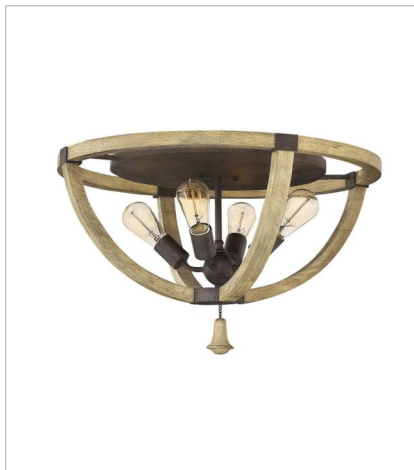

MIDDLEFIELD

Middlefield's rustic-chic design captures a historical feel with its solid distressed wood reminiscent of weathered ash, steel construction and iron rust finish. A pear-shaped wood finial adds an additional elegant detail.

FINISH: Iron Rust with Weathered Ash accents
GLASS: Smoked Crackle

FR40572IRR
TWO LIGHT SCONCE
10" W, 13.5" H
Socketed
2-5w Cand. LED, 60w Equiv.

FR40564IRR
MEDIUM ORB
24" W, 30" H
Socketed
4-5w Cand. LED, 60w Equiv.

FINISH: Iron Rust with Weathered Ash accents

GLASS: Smoked Crackle

FR40579IRR

EXTRA LARGE OPEN FRAME TWO ...

48" W, 61.5" H

Socketed

12-5w Cand. LED, 60w Equiv.

FR40571IRR