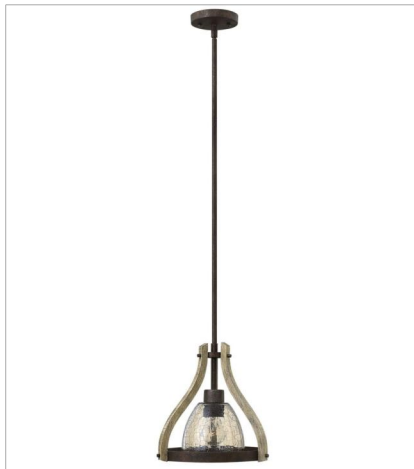

MIDDLEFIELD

Middlefield's rustic-chic design captures a historical feel with its solid distressed wood reminiscent of weathered ash, steel construction and iron rust finish. A pear-shaped wood finial adds an additional elegant detail.

FINISH: Iron Rust with Weathered Ash accents
GLASS: Smoked Crackle

FR40572IRR
TWO LIGHT SCONCE
10" W, 13.5" H
Socketed
2-5w Cand. LED, 60w Equiv.

FR40564IRR
MEDIUM ORB
24" W, 30" H
Socketed
4-5w Cand. LED, 60w Equiv.

FR40574IRR
SMALL OPEN FRAME SINGLE TIER
22" W, 27" H
Socketed
4-5w Cand. LED, 60w Equiv.

FR40576IRR
LARGE OPEN FRAME SINGLE TIER
30" W, 33" H
Socketed
6-5w Cand. LED, 60w Equiv.

FR40577IRR
SMALL PENDANT
12" W, 11" H
Socketed
1-14w Med. LED, 100w Equiv.