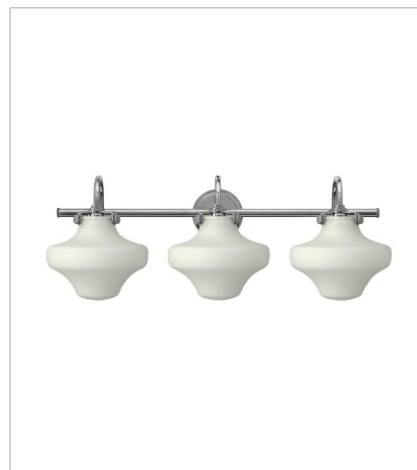

# CONGRESS

Congress is a traditional design that combines both hip and historical elements. This chic retro collection comes in different shapes, colors and materials and is the perfect vintage accent to any dÃ©cor.

**FINISH:** Chrome  
**GLASS:** Etched Opal, Clear Seedy

**3175CM**  
HURRICANE GLASS SINGLE LIGH...  
8.8" W, 13" H  
Socketed

**50025CM**  
HURRICANE GLASS TWO LIGHT V...  
20" W, 11.5" H  
Socketed

**50035CM**  
HURRICANE GLASS THREE LIGHT...  
30" W, 11" H  
Socketed

**3134CM**  
GLOBE GLASS PENDANT  
8.8" W, 9" H  
Socketed

**FINISH:** Chrome  
**GLASS:** Etched Opal, Clear Seedy

**3144CM**  
HURRICANE GLASS FLUSH MOUNT  
8.8" W, 11" H  
Socketed