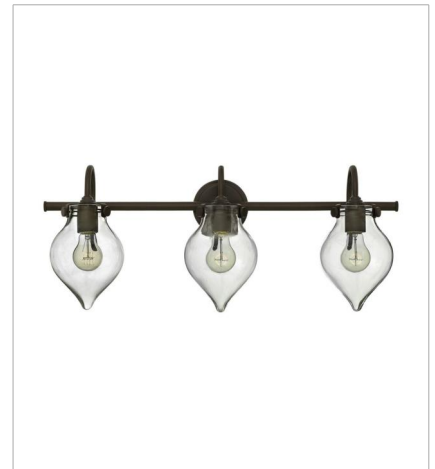

# CONGRESS

Congress is a traditional design that combines both hip and historical elements. This chic retro glass mix and match collection comes in different shapes, colors and materials  
Congress is a traditional design that combines both hip and historical elements. This chic retro glass mix and match collection comes in different shapes, colors and materials and is the perfect vintage accent to any décor.

**FINISH:** Oil Rubbed Bronze  
**GLASS:** Etched Opal, Clear, Clear Glass, Clear Seedy

**3175OZ**  
HURRICANE GLASS SINGLE LIGH...  
8.8" W, 13" H  
Socketed

**3176OZ**  
SMALL RETRO GLASS SINGLE LI...  
8" W, 11.3" H  
Socketed  
1-12w Med. LED, 100w Equiv. or 1-100w Med.

**50020OZ**  
SMALL RETRO GLASS TWO LIGHT...  
19.3" W, 9.3" H  
Socketed

**50025OZ**  
HURRICANE GLASS TWO LIGHT V...  
20" W, 11.5" H  
Socketed

**50035OZ**  
HURRICANE GLASS THREE LIGHT...  
30" W, 11" H  
Socketed

**50037OZ**  
TEARDROP GLASS THREE LIGHT ...  
29.5" W, 12" H  
Socketed