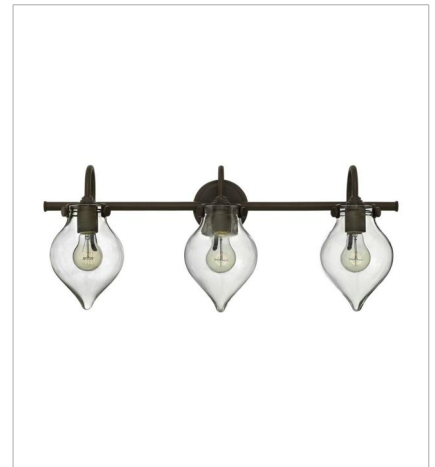

CONGRESS

Congress is a traditional design that combines both hip and historical elements. This chic retro collection comes in different shapes, colors and materials and is the perfect vintage accent to any dÃ©cor.

FINISH: Oil Rubbed Bronze
GLASS: Etched Opal, Clear, Clear Glass, Clear Seedy

3175OZ
HURRICANE GLASS SINGLE LIGH...
8.8" W, 13" H
Socketed

3176OZ
SMALL RETRO GLASS SINGLE LI...
8" W, 11.3" H
Socketed
1-12w Med. LED, 100w Equiv. or 1-100w Med.

50020OZ
SMALL RETRO GLASS TWO LIGHT...
19.3" W, 9.3" H
Socketed

50025OZ
HURRICANE GLASS TWO LIGHT V...
20" W, 11.5" H
Socketed

50035OZ
HURRICANE GLASS THREE LIGHT...
30" W, 11" H
Socketed

50037OZ
TEARDROP GLASS THREE LIGHT ...
29.5" W, 12" H
Socketed

FINISH: Oil Rubbed Bronze
GLASS: Etched Opal, Clear, Clear Glass, Clear Seedy

50122OZ
CYLINDER GLASS TWO LIGHT VA...
19" W, 11.3" H
Socketed
2-12w Med. LED, 100w Equiv.

3045OZ
HURRICANE GLASS SINGLE TIER
27" W, 16" H
Socketed