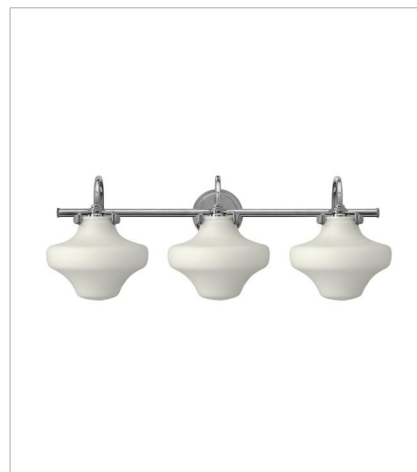

CONGRESS

Congress is a traditional design that combines both hip and historical elements. This chic retro collection comes in different shapes, colors and materials and is the perfect vintage accent to any dÃ©cor.

FINISH: Chrome
GLASS: Etched Opal, Clear Seedy, Clear

3175CM
HURRICANE GLASS SINGLE LIGH...
8.8" W, 13" H
Socketed

50025CM
HURRICANE GLASS TWO LIGHT V...
20" W, 11.5" H
Socketed

50035CM
HURRICANE GLASS THREE LIGHT...
30" W, 11" H
Socketed

50122CM
CYLINDER GLASS TWO LIGHT VA...
19" W, 11.3" H
Socketed
2-12w Med. LED, 100w Equiv.

50123CM
CYLINDER GLASS THREE LIGHT ...
29.5" W, 11.3" H
Socketed
3-12w Med. LED, 100w Equiv.

3134CM
GLOBE GLASS PENDANT
8.8" W, 9" H
Socketed

FINISH: Chrome
GLASS: Etched Opal, Clear Seedy, Clear

3136CM
SMALL RETRO GLASS PENDANT
8" W, 7.3" H
Socketed
1-12w Med. LED, 100w Equiv. or 1-100w Med.

3144CM
HURRICANE GLASS FLUSH MOUNT
8.8" W, 11" H
Socketed