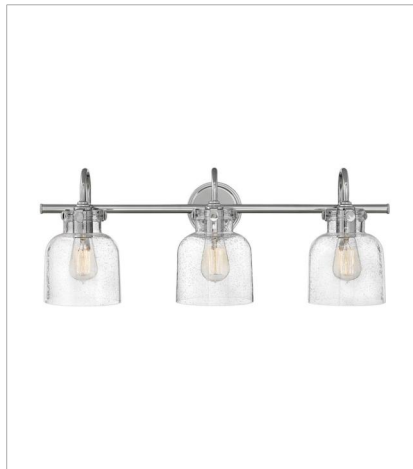

**FINISH:** Chrome  
**GLASS:** Etched Opal, Clear Seedy, Clear

**3175CM**  
HURRICANE GLASS SINGLE LIGH...  
8.8" W, 13" H  
Socketed

**50025CM**  
HURRICANE GLASS TWO LIGHT V...  
20" W, 11.5" H  
Socketed

**50035CM**  
HURRICANE GLASS THREE LIGHT...  
30" W, 11" H  
Socketed

**50122CM**  
CYLINDER GLASS TWO LIGHT VA...  
19" W, 11.3" H  
Socketed  
2-12w Med. LED, 100w Equiv.

**50123CM**  
CYLINDER GLASS THREE LIGHT ...  
29.5" W, 11.3" H  
Socketed  
3-12w Med. LED, 100w Equiv.

**3134CM**  
GLOBE GLASS PENDANT  
8.8" W, 9" H  
Socketed

**FINISH:** Chrome  
**GLASS:** Etched Opal, Clear Seedy, Clear

**3136CM**  
SMALL RETRO GLASS PENDANT  
8" W, 7.3" H  
Socketed  
1-12w Med. LED, 100w Equiv. or 1-100w Med.

**3144CM**  
HURRICANE GLASS FLUSH MOUNT  
8.8" W, 11" H  
Socketed