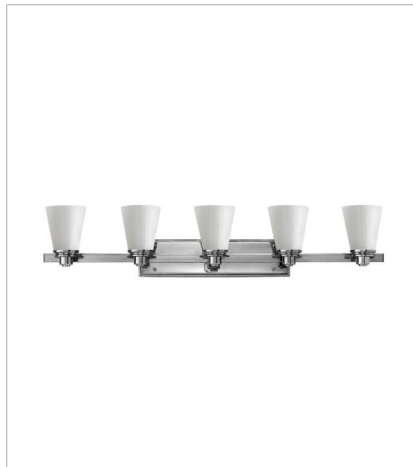

# AVON

Avon's updated traditional style features a clean, minimalist design with cast detailing. Available in Chrome, Brushed Nickel and Buckeye Bronze finishes.

**FINISH:** Chrome  
**GLASS:** Cased Opal

**5550CM**  
SINGLE LIGHT VANITY  
7.3" W, 7.5" H  
LED Lamp, Socket  
1-14w Med. LED, 100w Equiv. OR 1-100w  
Incan.

**5552CM**  
TWO LIGHT VANITY  
14.5" W, 8" H  
LED Lamp  
2-14w Med. LED, 100w Equiv.

**5553CM**  
THREE LIGHT VANITY  
23" W, 8" H  
LED Lamp  
3-14w Med. LED, 100w Equiv.

**5554CM**  
FOUR LIGHT VANITY  
31.8" W, 8" H  
LED Lamp  
4-14w Med. LED, 100w Equiv.

**5555CM**  
FIVE LIGHT VANITY  
40.3" W, 8" H  
LED Lamp, Socket  
5-14w Med. LED, 100w Equiv. OR 5-100w  
Incan.

**5556CM**  
SIX LIGHT VANITY  
48" W, 8" H  
LED Lamp  
6-14w Med. LED, 100w Equiv.