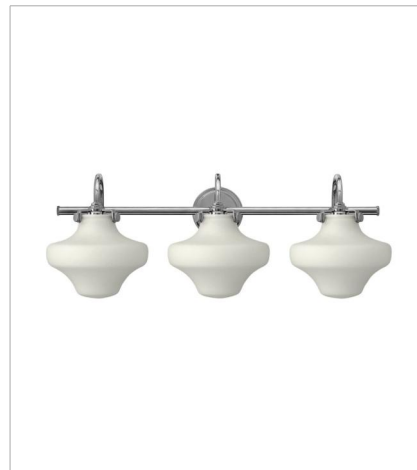

CONGRESS

Congress is a traditional design that combines both hip and historical elements. This chic retro collection comes in different shapes, colors and materials and is the perfect vintage accent to any décor.

FINISH: Chrome
GLASS: Etched Opal, Clear Seedy, Clear

3175CM
HURRICANE GLASS SINGLE LIGHT...
8.8" W, 13" H
Socketed

50025CM
HURRICANE GLASS TWO LIGHT V...
20" W, 11.5" H
Socketed

50035CM
HURRICANE GLASS THREE LIGHT...
30" W, 11" H
Socketed

50122CM
CYLINDER GLASS TWO LIGHT VA...
19" W, 11.3" H
Socketed
2-12w Med. LED, 100w Equiv.

50123CM
CYLINDER GLASS THREE LIGHT ...
29.5" W, 11.3" H
Socketed
3-12w Med. LED, 100w Equiv.

3134CM
GLOBE GLASS PENDANT
8.8" W, 9" H
Socketed

FINISH: Chrome
GLASS: Etched Opal, Clear Seedy, Clear

3136CM
SMALL RETRO GLASS PENDANT
8" W, 7.3" H
Socketed
1-12w Med. LED, 100w Equiv. or 1-100w Med.

3144CM
HURRICANE GLASS FLUSH MOUNT
8.8" W, 11" H
Socketed