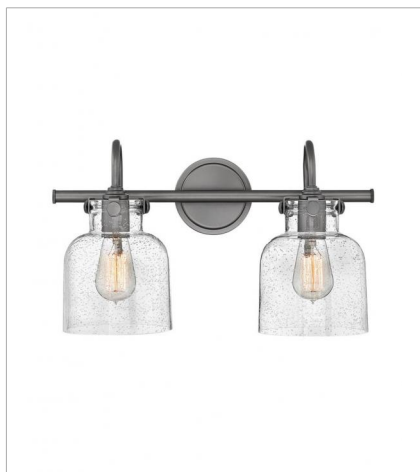

FINISH: Antique Nickel
GLASS: Clear Seedy, Clear Glass

31700AN
CYLINDER GLASS SINGLE LIGHT...
6.5" W, 13.3" H
Socket
1-100w Med.

3171AN
HURRICANE GLASS SINGLE LIGH...
8.8" W, 13" H
Socket
1-100w Med.

3174AN
GLOBE GLASS SINGLE LIGHT SC...
7" W, 13.5" H
Socket
1-100w Med.

3174AN-CS
CLEAR SEEDY GLOBE SCONCE
7" W, 13.5" H
Socket
1-100w Med.

3176AN
SMALL RETRO GLASS SINGLE LI...
8" W, 11.3" H
Socket
1-100w Med.

3179AN
MEDIUM CLEAR SEEDY GLOBE SC...
10" W, 16" H
Socket
1-100w Med.

FINISH: Antique Nickel
GLASS: Clear Seedy, Clear Glass

50021AN
HURRICANE GLASS TWO LIGHT V...
20" W, 11" H
Socket
2-100w Med.

50024AN
GLOBE GLASS TWO LIGHT VANITY
19.3" W, 11.5" H
Socket
2-100w Med.

50026AN
SMALL RETRO GLASS TWO LIGHT...
19.3" W, 9.3" H
Socket
2-100w Med.

FINISH: Antique Nickel
GLASS: Clear Seedy, Clear Glass

50122AN
CYLINDER GLASS TWO LIGHT VA...
19" W, 11.3" H
Socket
2-100w Med.

50123AN
CYLINDER GLASS THREE LIGHT ...
29.5" W, 11.3" H
Socket
3-100w Med.