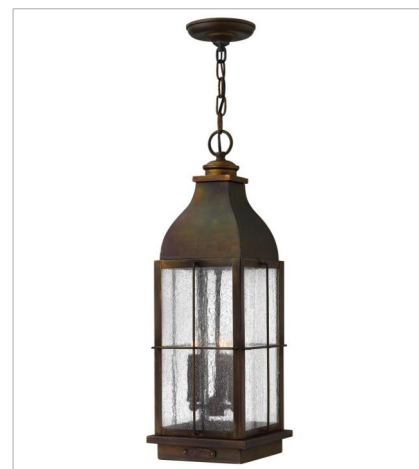

BINGHAM

Heritage
COLLECTIBLE

Bingham's traditional style recalls a turn-of-the-century gas light reproduction. The vintage look is nautical in nature and recognizes Hinkley's origins on the shores of Lake Erie. The brass construction features clear seedy glass and a Sienna finish, while candelabra lamping completes the authentic style.

FINISH: Sienna
GLASS: Clear Seedy

2040SN
SMALL WALL MOUNT LANTERN
4.8" W, 12.5" H
Socketed
1-5w Cand. LED, 60w Equiv.

2044SN
MEDIUM WALL MOUNT LANTERN
6" W, 16" H
Socketed
2-5w Cand. LED, 60w Equiv.

2045SN
LARGE WALL MOUNT LANTERN
8" W, 21" H
Socketed
3-5w Cand. LED, 60w Equiv.

2047SN
LARGE PIER MOUNT LANTERN
9.8" W, 21.3" H
Socketed
3-5w Cand. LED, 60w Equiv.

2047SN-LV
LARGE PIER MOUNT LANTERN 12V
9.8" W, 21.3" H
Socketed

2042SN
LARGE HANGING LANTERN
8" W, 23.5" H
Socketed
3-5w Cand. LED, 60w Equiv.

FINISH: Sienna
GLASS: Clear Seedy

2041SN

LARGE POST TOP OR PIER MOUN...

8" W, 23" H

Socketed

3-5w Cand. LED, 60w Equiv.