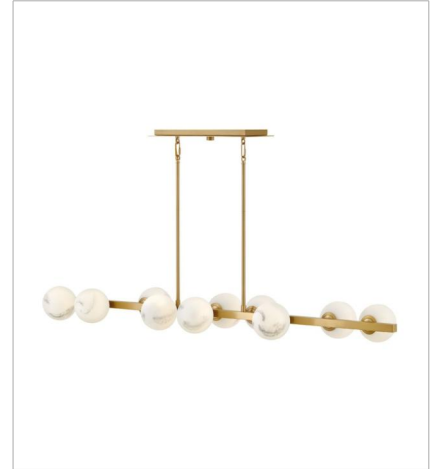

SELENE

Selene is what dreams are made of. Swirled glass globes dance along the silhouette, providing an enticing, ambient glow and attracting attention in all the right ways. Selene indulges in the details and revels in the spotlight, projecting a strong confidence in modern design.

FINISH: Lacquered Brass
GLASS: Swirled

FR41900LCB
LARGE THREE LIGHT SCONCE
6" W, 21" H
Socketed

FR41905LCB
LARGE MULTI TIER CHANDELIER
48" W, 28" H
Socketed

FR41906LCB
LARGE TEN LIGHT LINEAR
55" W, 4.8" H
Socketed