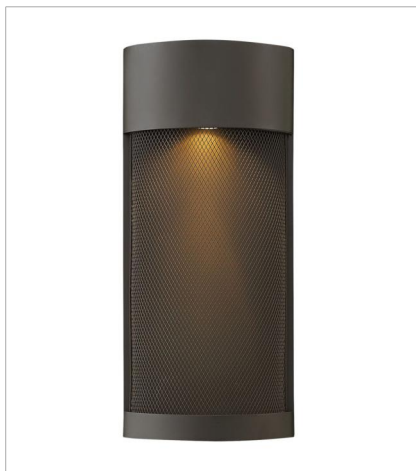

ARIA

Aria is a contemporary style that effortlessly complements the facade of any exterior. Its modern shape in durable aluminum is enhanced by a stainless steel mesh shade. Aria's high style and low maintenance comes standard Dark Sky compliant.

FINISH: Buckeye Bronze

2300KZ
SMALL WALL MOUNT LANTERN
5.3" W, 15.5" H
Socketed
1-6.50w Med. LED *Included, 50w Equiv.

2304KZ
MEDIUM WALL MOUNT LANTERN
5.3" W, 18.5" H
Socketed
1-6.50w Med. LED *Included

2305KZ
LARGE WALL MOUNT LANTERN
7.3" W, 21.5" H
Socketed
1-6.50w Med. LED *Included, 50w Equiv.

2306KZ
EXTRA SMALL WALL MOUNT LANTERN
4.5" W, 14.5" H
Socketed
1-6.50w GU10 LED *Included

2307KZ
MEDIUM WALL MOUNT LANTERN
7.5" W, 17.3" H
Socketed
1-6.50w GU10 LED *Included

2302KZ
MEDIUM HANGING LANTERN
5.3" W, 15.8" H
Socketed
1-6.50w Med. LED *Included