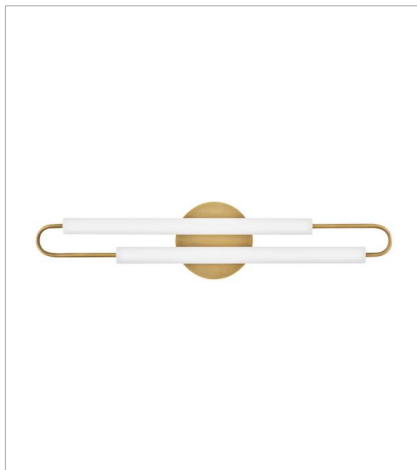

# EOS

Clean and contemporary, Eos is simplicity at its finest with a double dose of style. Offset etched tubes are striking in any finish. Slim and streamlined, Eos makes a dramatic impact whether mounted horizontally or vertically.

**FINISH:** Lacquered Brass  
**GLASS:** Etched

**53860LCB**  
LARGE LED VANITY  
25" W, 5.5" H  
Integrated LED