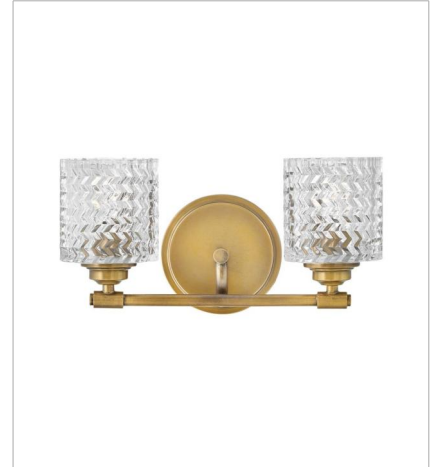

ELLE

Traditional elegance with a modern edge defines Elle's graceful design. Rich chevron cut glass provides interesting light refraction and is a dramatic focal point whether the light is on or off. The gleaming metal finish adds to the glam design that gives a touch of radiance to any space.

FINISH: Heritage Brass
GLASS: Clear Chevron, Clear Chevron & Etched Lens

5040HB
SINGLE LIGHT VANITY
5.5" W, 7.8" H
Socketed
1-14w Med. LED, 100w Equiv.

5041HB
SMALL FLUSH MOUNT
12" W, 6" H
Socketed
2-7w Med. LED, 60w Equiv.

5042HB
TWO LIGHT VANITY
14.5" W, 7.5" H
Socketed
2-14w Med. LED, 100w Equiv.

5043HB
THREE LIGHT VANITY
24" W, 7.5" H
Socketed
3-14w Med. LED, 100w Equiv.

5044HB
FOUR LIGHT VANITY
32" W, 7.5" H
Socketed
4-14w Med. LED, 100w Equiv.