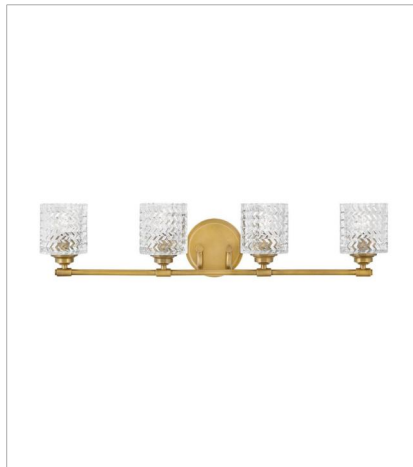

ELLE

Traditional elegance with a modern edge defines Elle's graceful design. Rich chevron cut glass provides interesting light refraction and is a dramatic focal point whether the light is on or off. The gleaming metal finish adds to the glam design that gives a touch of radiance to any space.

FINISH: Heritage Brass
GLASS: Clear Chevron, Clear Chevron & Etched Lens

5040HB
SINGLE LIGHT VANITY
5.5" W, 7.8" H
Socketed
1-14w Med. LED, 100w Equiv.

5041HB
SMALL FLUSH MOUNT
12" W, 6" H
Socketed
2-7w Med. LED, 60w Equiv.

5042HB
TWO LIGHT VANITY
14.5" W, 7.5" H
Socketed
2-14w Med. LED, 100w Equiv.

5043HB
THREE LIGHT VANITY
24" W, 7.5" H
Socketed
3-14w Med. LED, 100w Equiv.

5044HB
FOUR LIGHT VANITY
32" W, 7.5" H
Socketed
4-14w Med. LED, 100w Equiv.