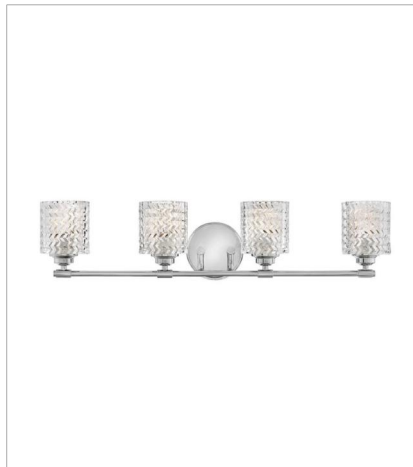

ELLE

Traditional elegance with a modern edge defines Elle's graceful design. Rich chevron cut glass provides interesting light refraction and is a dramatic focal point whether the light is on or off. The gleaming metal finish adds to the glam design that gives a touch of radiance to any space.

FINISH: Chrome
GLASS: Clear Chevron, Clear Chevron & Etched Lens

5040CM
SINGLE LIGHT VANITY
5.5" W, 7.8" H
Socketed
1-14w Med. LED, 100w Equiv.

5041CM
SMALL FLUSH MOUNT
12" W, 6" H
Socketed
2-7w Med. LED, 60w Equiv.

5042CM
TWO LIGHT VANITY
14.5" W, 7.5" H
Socketed
2-14w Med. LED, 100w Equiv.

5043CM
THREE LIGHT VANITY
24" W, 7.5" H
Socketed
3-14w Med. LED, 100W Equiv.

5044CM
FOUR LIGHT VANITY
32" W, 7.5" H
Socketed
4-14w Med. LED, 100w Equiv.