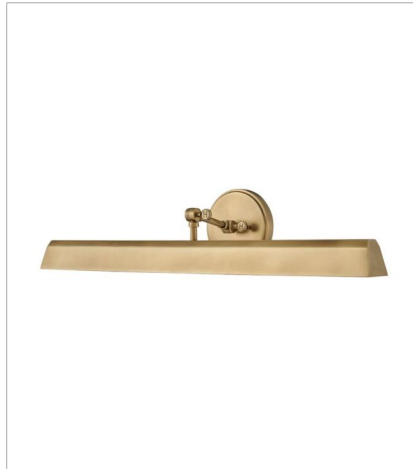

47095HB
LARGE ADJUSTABLE ACCENT LIGHT
30" W, 7.3" H
Socketed
2-10w Med. LED, 60w Equiv.