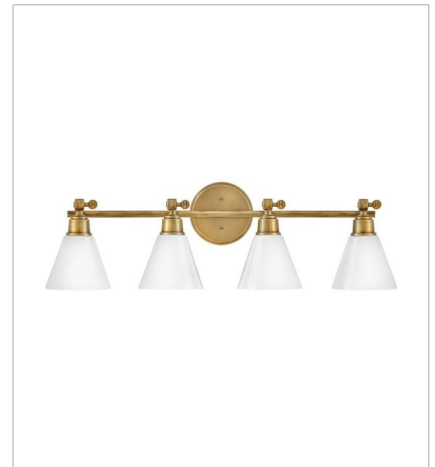

FINISH: Heritage Brass
GLASS: Clear, Cased Opal

3690HB
SMALL SINGLE LIGHT SCONCE
7.8" W, 10.3" H
Socketed
1-10w Med. LED, 60w Equiv.

3690HB-CL
MEDIUM SWING ARM SINGLE LIG...
7.8" W, 10.3" H
Socketed
1-10w Med. LED, 60w Equiv.

FINISH: Heritage Brass
GLASS: Clear, Cased Opal

47094HB
MEDIUM ADJUSTABLE ACCENT LIGHT
20" W, 6" H
Socketed
2-8w Med. LED, 60w Equiv.

47095HB
LARGE ADJUSTABLE ACCENT LIGHT
30" W, 7.3" H
Socketed
2-10w Med. LED, 60w Equiv.

51180HB
MEDIUM ADJUSTABLE SINGLE LI...
6" W, 10" H
Socketed
1-10w Med. LED, 100w Equiv.

51182HB
SMALL ADJUSTABLE TWO LIGHT ...
16" W, 10" H
Socketed
2-10w Med. LED, 100w Equiv.

51183HB
MEDIUM ADJUSTABLE THREE LIG...
24" W, 10" H
Socketed
3-10w Med. LED, 100w Equiv.