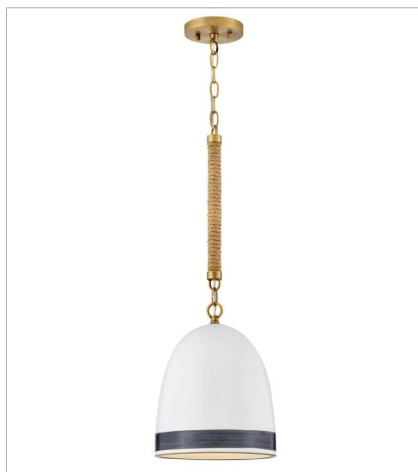

NASH

Fresh and welcoming, Nash merges sculptural and functional features with coastal inspiration. A hand-painted stripe and contrasting tipping complete the thrown ceramic shade. Combined with a thick jute rope, the details of Nash bring organic warmth and texture to any space.

FINISH: Heritage Brass with Black accents

SHADE: Off-White Ceramic

3364HB-BK

SMALL PENDANT

10" W, 27.5" H

Socketed

1-12w Med. LED, 100w Equiv.