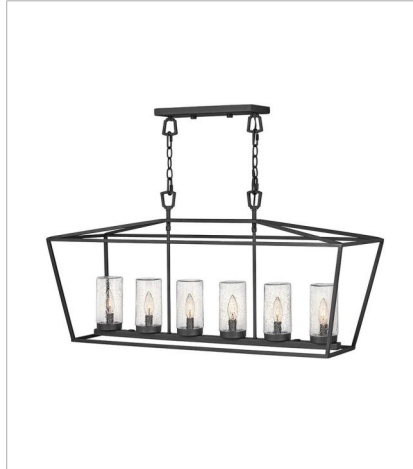

2567MB-LV
LARGE HANGING PENDANT
17" W, 24.5" H
Socketed
4-3.50w Cand. LED *Included

2569MB-LV
MEDIUM SIX LIGHT LINEAR
40" W, 18.8" H
Socketed
6-3.50w Cand. LED *Included