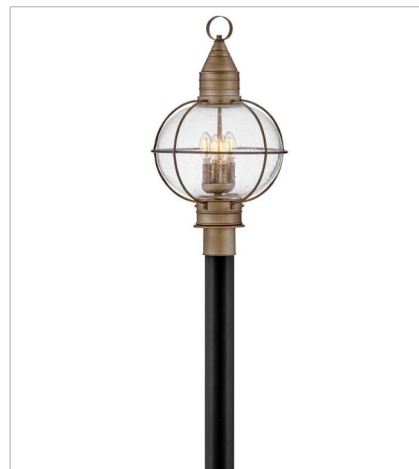

# CAPE COD

Cape Cod's classic onion lantern design conveys New England style. Bold caged lines highlight the sturdy profile, while the clear seedy glass adds to the vintage appeal.

**FINISH:** Burnished Bronze  
**GLASS:** Clear Seedy

**2200BU**  
MEDIUM WALL MOUNT LANTERN  
8.5" W, 18" H  
Socketed  
37874

**2204BU**  
LARGE WALL MOUNT LANTERN  
10.8" W, 23.3" H  
Socketed  
37768

**2205BU**  
LARGE WALL MOUNT LANTERN  
13.5" W, 26.8" H  
Socketed  
37768

**2206BU**  
MEDIUM WALL MOUNT LANTERN  
7" W, 14" H  
Socketed  
37862

**2202BU**  
MEDIUM HANGING LANTERN  
11" W, 19.3" H  
Socketed  
37768

**2201BU**  
LARGE POST TOP OR PIER MOUN...  
13.8" W, 23.8" H  
Socketed  
37826