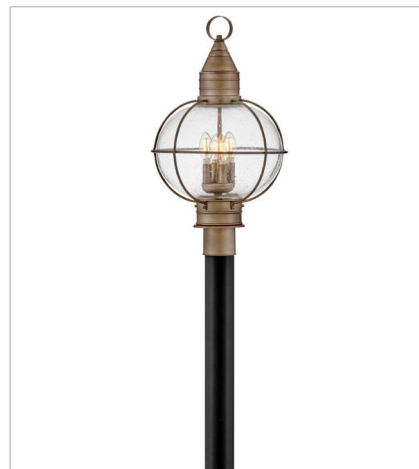

# CAPE COD

Cape Cod's classic onion lantern design conveys New England style. Bold caged lines highlight the sturdy profile, while the clear seedy glass adds to the vintage appeal.

**FINISH:** Burnished Bronze  
**GLASS:** Clear Seedy

**2200BU**  
MEDIUM WALL MOUNT LANTERN  
8.5" W, 18" H  
Socketed  
1-10w Med. LED, 75w Equiv.

**2204BU**  
LARGE WALL MOUNT LANTERN  
10.8" W, 23.3" H  
Socketed  
1-12w Med. LED, 100W Equiv.

**2205BU**  
LARGE WALL MOUNT LANTERN  
13.5" W, 26.8" H  
Socketed  
1-12w Med. LED, 100W Equiv.

**2206BU**  
MEDIUM WALL MOUNT LANTERN  
7" W, 14" H  
Socketed  
1-8w Med. LED, 60w Equiv.

**2202BU**  
MEDIUM HANGING LANTERN  
11" W, 19.3" H  
Socketed  
1-12w Med. LED, 100W Equiv.

**2201BU**  
LARGE POST TOP OR PIER MOUN...  
13.8" W, 23.8" H  
Socketed  
4-5w Cand. LED, 40w Equiv.