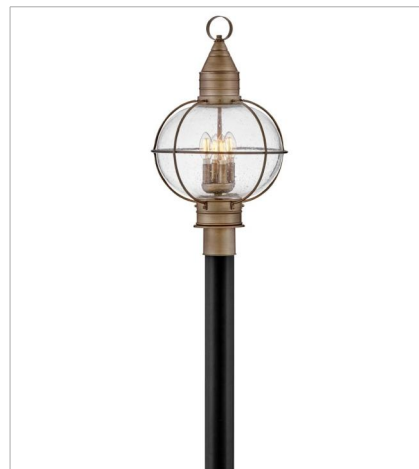

CAPE COD

Cape Cod's classic onion lantern design conveys New England style. Bold caged lines highlight the sturdy profile, while the clear seedy glass adds to the vintage appeal.

FINISH: Burnished Bronze
GLASS: Clear Seedy

2200BU
MEDIUM WALL MOUNT LANTERN
8.5" W, 18" H
Socketed
1-10w Med. LED, 75w Equiv.

2204BU
LARGE WALL MOUNT LANTERN
10.8" W, 23.3" H
Socketed
1-12w Med. LED, 100w Equiv.

2205BU
LARGE WALL MOUNT LANTERN
13.5" W, 26.8" H
Socketed
1-12w Med. LED, 100w Equiv.

2206BU
MEDIUM WALL MOUNT LANTERN
7" W, 14" H
Socketed
1-8w Med. LED, 60w Equiv.

2202BU
MEDIUM HANGING LANTERN
11" W, 19.3" H
Socketed
1-12w Med. LED, 100w Equiv.

2201BU
LARGE POST TOP OR PIER MOUN...
13.8" W, 23.8" H
Socketed
4-5w Cand. LED, 40w Equiv.

FINISH: Burnished Bronze
GLASS: Clear Seedy

2203BU

EXTRA SMALL CONVERTIBLE FLU...

7" W, 9" H

Socketed

1-10w Med. LED, 60w Equiv.

HINKLEY

HINKLEY
33000 Pin Oak Parkway
Avon Lake, OH 44012