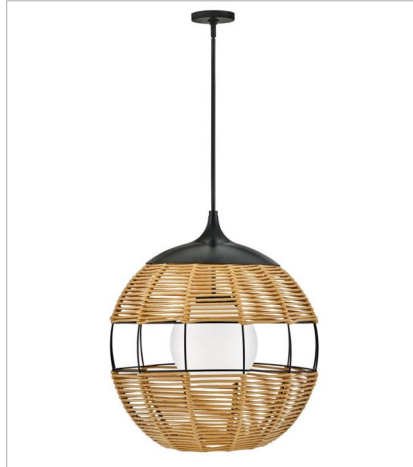

HANGING

OPEN AIR™
collection

Maddox boasts an edgy, bohemian aesthetic with an open-weave design and geometric shape. This orb pendant features weather-resistant nylon rope in Black or Natural with an etched opal globe nestled inside. Maddox casts the perfect outdoor ambient light to accentuate modern outdoor living spaces.

FINISH: Black
GLASS: Etched Opal
SHADE: Fabric Shade

19675BK
MEDIUM ORB CHANDELIER
24.3" W, 26" H
Socketed
1-10w Med. LED, 100w Equiv.

19675BK-NAT
MEDIUM ORB CHANDELIER
24.3" W, 26" H
Socketed
1-10w Med. LED, 100w Equiv.

19677BK
MEDIUM ORB PENDANT
14" W, 15.5" H
Socketed
1-10w Med. LED, 100w Equiv.

19677BK-NAT
MEDIUM ORB PENDANT
14" W, 15.5" H
Socketed
1-10w Med. LED, 100w Equiv.

HINKLEY

HINKLEY
33000 Pin Oak Parkway
Avon Lake, OH 44012