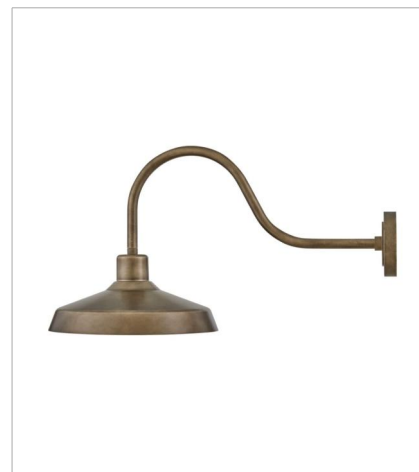

FORGE

COASTAL
ELEMENTS™
collection

Inspired by a lighting industry staple barn light, Forge features a practical outdoor lighting solution to withstand the elements. Whether it is enduring harsh sunrays, extreme cold or continuous salt air, Forge is built to last with an industrial chic flair. Part of the Coastal Elements Collection, Forge is available in a variety of anti-fading finishes that are resistant to rust and corrosion with a 5-year warranty.

FINISH: Burnished Bronze
SHADE: Composite

12070BU
MEDIUM WALL MOUNT BARN LIGHT
16" W, 16.5" H
Socketed
1-14w Med. LED, 100w Equiv.

12071BU
LARGE POST TOP OR PIER MOUN...
16" W, 22" H
Socketed
1-14w Med. LED, 100w Equiv.

12074BU
MEDIUM WALL MOUNT BARN LIGHT
16" W, 17.5" H
Socketed
1-14w Med. LED, 100w Equiv.

12076BU
SMALL WALL MOUNT BARN LIGHT
9.5" W, 9" H
Socketed
1-14w Med. LED, 100w Equiv.

12072BU
SMALL FLUSH MOUNT
12" W, 6.5" H
Socketed
1-12w Med. LED, 100w Equiv.