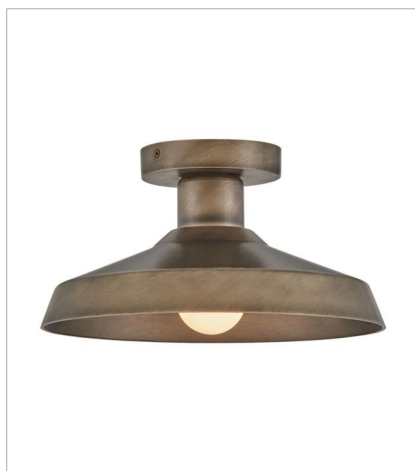

FORGE

COASTAL
ELEMENTS™
collection

Inspired by a lighting industry staple barn light, Forge features a practical outdoor lighting solution to withstand the elements. Whether it is enduring harsh sunrays, extreme cold or continuous salt air, Forge is built to last with an industrial chic flair. Part of the Coastal Elements Collection, Forge is available in a variety of anti-fading finishes that are resistant to rust and corrosion with a 5-year warranty.

FINISH: Burnished Bronze
SHADE: Composite

12070BU
MEDIUM WALL MOUNT BARN LIGHT
16" W, 16.5" H
Socketed
1-14w Med. LED, 100w Equiv.

12071BU
LARGE POST TOP OR PIER MOUN...
16" W, 22" H
Socketed
1-14w Med. LED, 100w Equiv.

12074BU
MEDIUM WALL MOUNT BARN LIGHT
16" W, 17.5" H
Socketed
1-14w Med. LED, 100w Equiv.

12076BU
SMALL WALL MOUNT BARN LIGHT
9.5" W, 9" H
Socketed
1-14w Med. LED, 100w Equiv.

12072BU
SMALL FLUSH MOUNT
12" W, 6.5" H
Socketed
1-12w Med. LED, 100w Equiv.