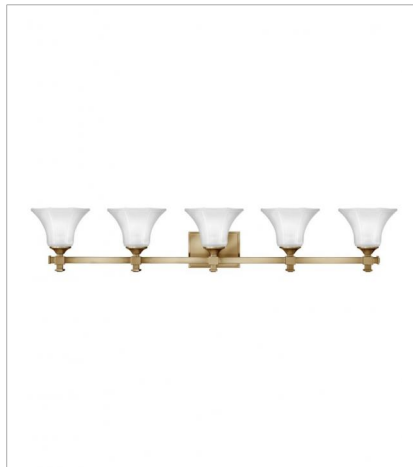

# ABBIE

Abbie's elegant design features robust square tube construction enhanced by bold decorative cast finials. The six-sided glass shades are ribbed and flared, providing additional sophistication.

**FINISH:** Brushed Caramel  
**GLASS:** Etched

**5850BC**  
SINGLE LIGHT VANITY  
6.8" W, 7.8" H  
Socket  
1-100w Incan. & 1-100w Incan.

**5852BC**  
TWO LIGHT VANITY  
16" W, 7.8" H  
Socket  
2-100w Incan. & 2-100w Incan.

**5853BC**  
THREE LIGHT VANITY  
25.3" W, 7.8" H  
Socket  
3-100w Incan. & 3-100w Incan.

**5854BC**  
FOUR LIGHT VANITY  
34.5" W, 7.8" H  
Socket  
4-100w Incan. & 4-100w Incan.

**5855BC**  
FIVE LIGHT VANITY  
43.8" W, 7.8" H  
Socket  
5-100w Incan. & 5-100w Incan.