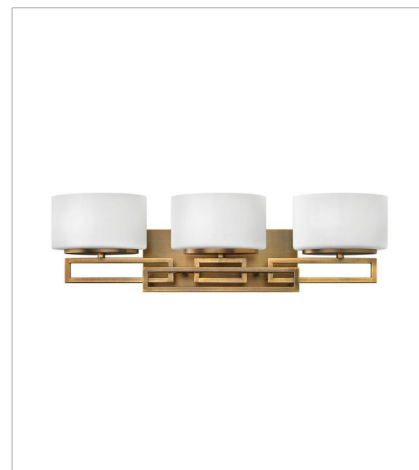

# LANZA

Lanza features contemporary styling with geometric patterns that are emphasized in Antique Nickel and Brushed Bronze finishes. The elongated oval, etched opal glass reinforces its sleek design.

**FINISH:** Brushed Bronze  
**GLASS:** Etched Opal

**5100BR**  
MEDIUM SINGLE LIGHT VANITY  
7.3" W, 12" H  
Socketed  
1-60w G-9 \*Included or 1-5w G9 LED, 60w  
Equiv.

**5102BR**  
SMALL TWO LIGHT VANITY  
16.3" W, 6.8" H  
Socketed  
2-60w G-9 \*Included or 2-5w G9 LED, 60w  
Equiv.

**5103BR**  
MEDIUM THREE LIGHT VANITY  
25" W, 6.8" H  
Socketed  
3-60w G-9 \*Included or 3-5w G9 LED, 60w  
Equiv.

**5104BR**  
LARGE FOUR LIGHT VANITY  
34" W, 6.8" H  
Socketed  
4-60w G-9 \*Included or 4-5w G9 LED, 60w  
Equiv.

**5105BR**  
EXTRA LARGE FIVE LIGHT VANITY  
43" W, 6.8" H  
Socketed  
5-60w G-9 \*Included or 5-5w G9 LED, 60w  
Equiv.