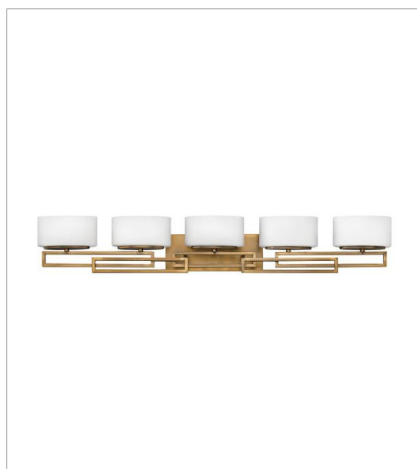

# LANZA

Lanza features contemporary styling with geometric patterns that are emphasized in Antique Nickel and Brushed Bronze finishes. The elongated oval, etched opal glass reinforces its sleek design.

**FINISH:** Brushed Bronze  
**GLASS:** Etched Opal

**5100BR**  
MEDIUM SINGLE LIGHT VANITY  
7.3" W, 12" H  
Socketed  
1-60w G-9 \*Included or 1-5w G9 LED, 60w  
Equiv.

**5102BR**  
SMALL TWO LIGHT VANITY  
16.3" W, 6.8" H  
Socketed  
2-60w G-9 \*Included or 2-5w G9 LED, 60w  
Equiv.

**5103BR**  
MEDIUM THREE LIGHT VANITY  
25" W, 6.8" H  
Socketed  
3-60w G-9 \*Included or 3-5w G9 LED, 60w  
Equiv.

**5104BR**  
LARGE FOUR LIGHT VANITY  
34" W, 6.8" H  
Socketed  
4-60w G-9 \*Included or 4-5w G9 LED, 60w  
Equiv.