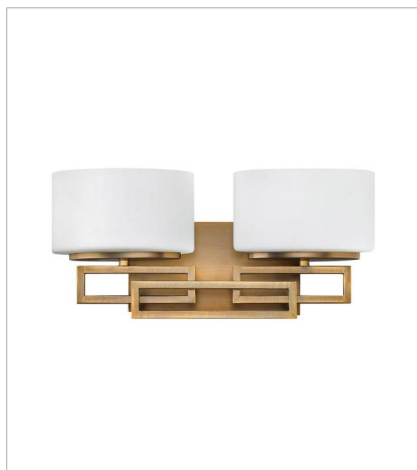

# LANZA

Lanza features contemporary styling with geometric patterns that are emphasized in Antique Nickel and Brushed Bronze finishes. The elongated oval, etched opal glass reinforces its sleek design.

**FINISH:** Brushed Bronze  
**GLASS:** Etched Opal

**5100BR**  
MEDIUM SINGLE LIGHT VANITY  
7.3" W, 12" H  
Socketed  
1-60w G-9 \*Included or 1-5w G9 LED, 60w  
Equiv.

**5102BR**  
SMALL TWO LIGHT VANITY  
16.3" W, 6.8" H  
Socketed  
2-60w G-9 \*Included or 2-5w G9 LED, 60w  
Equiv.

**5103BR**  
MEDIUM THREE LIGHT VANITY  
25" W, 6.8" H  
Socketed  
3-60w G-9 \*Included or 3-5w G9 LED, 60w  
Equiv.

**5104BR**  
LARGE FOUR LIGHT VANITY  
34" W, 6.8" H  
Socketed  
4-60w G-9 \*Included or 4-5w G9 LED, 60w  
Equiv.