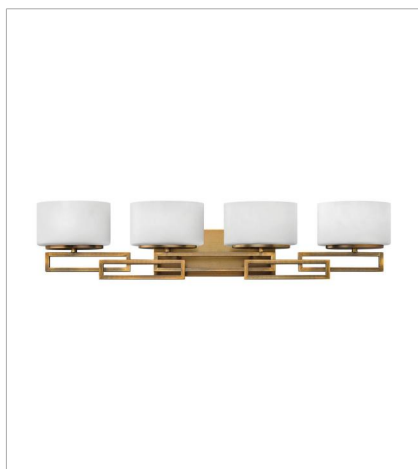

# LANZA

Lanza features contemporary styling with geometric patterns that are emphasized in Antique Nickel and Brushed Bronze finishes. The elongated oval, etched opal glass reinforces its sleek design.

**FINISH:** Brushed Bronze  
**GLASS:** Etched Opal

**5100BR**  
MEDIUM SINGLE LIGHT VANITY  
7.3" W, 12" H  
Socketed  
1-60w G-9 \*Included or 1-5w G9 LED, 60w  
Equiv.

**5102BR**  
SMALL TWO LIGHT VANITY  
16.3" W, 6.8" H  
Socketed  
2-60w G-9 \*Included or 2-5w G9 LED, 60w  
Equiv.

**5103BR**  
MEDIUM THREE LIGHT VANITY  
25" W, 6.8" H  
Socketed  
3-60w G-9 \*Included or 3-5w G9 LED, 60w  
Equiv.

**5104BR**  
LARGE FOUR LIGHT VANITY  
34" W, 6.8" H  
Socketed  
4-60w G-9 \*Included or 4-5w G9 LED, 60w  
Equiv.