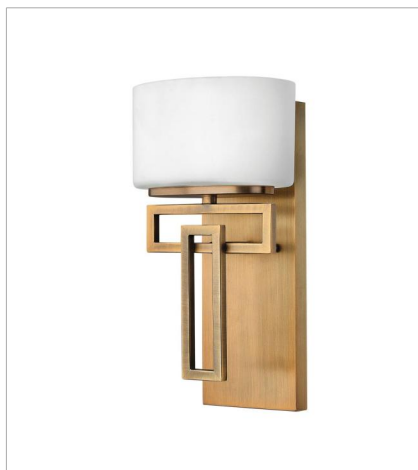

# LANZA

Lanza features contemporary styling with geometric patterns that are emphasized in Antique Nickel and Brushed Bronze finishes. The elongated oval, etched opal glass reinforces its sleek design.

**FINISH:** Brushed Bronze  
**GLASS:** Etched Opal

**5100BR**  
MEDIUM SINGLE LIGHT VANITY  
7.3" W, 12" H  
Socketed  
1-60w G-9 \*Included or 1-5w G9 LED, 60w  
Equiv.

**5102BR**  
SMALL TWO LIGHT VANITY  
16.3" W, 6.8" H  
Socketed  
2-60w G-9 \*Included or 2-5w G9 LED, 60w  
Equiv.

**5103BR**  
MEDIUM THREE LIGHT VANITY  
25" W, 6.8" H  
Socketed  
3-60w G-9 \*Included or 3-5w G9 LED, 60w  
Equiv.

**5104BR**  
LARGE FOUR LIGHT VANITY  
34" W, 6.8" H  
Socketed  
4-60w G-9 \*Included or 4-5w G9 LED, 60w  
Equiv.

**5105BR**  
EXTRA LARGE FIVE LIGHT VANITY  
43" W, 6.8" H  
Socketed  
5-60w G-9 \*Included or 5-5w G9 LED, 60w  
Equiv.