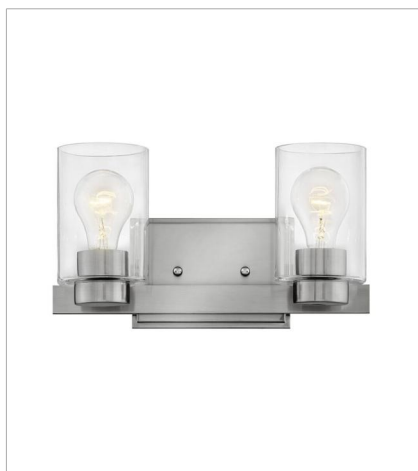

MILEY

Miley's chic design complements a variety of decors with its sleek lines and elegant glass shape. The cast stepped back plate and cast glass holders in Chrome or Brushed Nickel finishes add to its beauty.

FINISH: Brushed Nickel
GLASS: Etched White, Clear

5050BN
SINGLE LIGHT VANITY
4.5" W, 6.5" H
Socketed
1-60w G-9 *Included or 1-5w G9 LED, 60w Equiv.

5050BN-CL
SINGLE LIGHT VANITY
4.5" W, 6.5" H
Socketed
1-12w Med. LED, 100w Equiv.

5052BN
TWO LIGHT VANITY
13" W, 6.3" H
Socketed
2-5w G9 LED *Included or 2-5w G9 LED, 60w Equiv.

5052BN-CL
TWO LIGHT VANITY
13" W, 7" H
Socketed
2-12w Med. LED, 100w Equiv.

5053BN
THREE LIGHT VANITY
21.5" W, 6.3" H
Socketed
3-5w G9 LED *Included or 3-5w G9 LED, 60w Equiv.