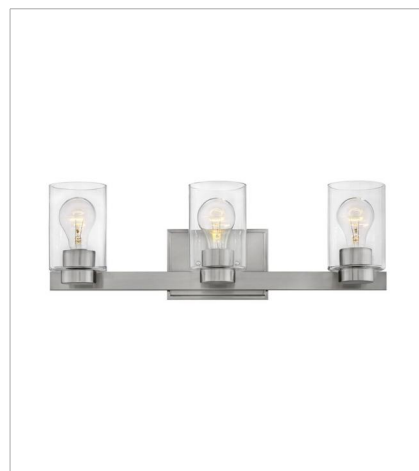

MILEY

Miley's chic design complements a variety of decors with its sleek lines and elegant glass shape. The cast stepped back plate and cast glass holders in Chrome or Brushed Nickel finishes add to its beauty.

FINISH: Brushed Nickel
GLASS: Etched White, Clear

5050BN
SINGLE LIGHT VANITY
4.5" W, 6.5" H
Socketed
1-60w G-9 *Included or 1-5w G9 LED, 60w Equiv.

5050BN-CL
SINGLE LIGHT VANITY
4.5" W, 6.5" H
Socketed
1-12w Med. LED, 100w Equiv.

5052BN
TWO LIGHT VANITY
13" W, 6.3" H
Socketed
2-5w G9 LED *Included or 2-5w G9 LED, 60w Equiv.

5052BN-CL
TWO LIGHT VANITY
13" W, 7" H
Socketed
2-12w Med. LED, 100w Equiv.

5053BN
THREE LIGHT VANITY
21.5" W, 6.3" H
Socketed
3-5w G9 LED *Included or 3-5w G9 LED, 60w Equiv.

5053BN-CL
THREE LIGHT VANITY
21.5" W, 7" H
Socketed
3-12w Med. LED, 100w Equiv.

HINKLEY

HINKLEY
33000 Pin Oak Parkway
Avon Lake, OH 44012

PHONE: (440) 653-5500
Toll Free: 1 (800) 446-5539

hinkley.com