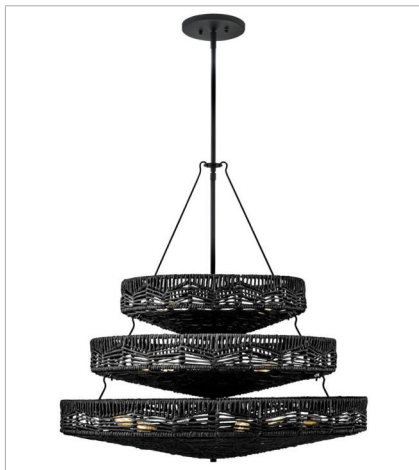

OPHELIA

lisa mcdennon
COLLECTION

This dazzling design offers striking illumination through a beautiful handwoven pattern. Ophelia radiates with organic elegance as a natural shade adorns a tiered basket frame finished in Black.

FINISH: Black

42308BK-BK
MEDIUM MULTI TIER CHANDELIER
30" W, 30" H
Socketed
13-5w Cand. LED, 25 Equiv.

42308BK-NRF
MEDIUM MULTI TIER CHANDELIER
30" W, 32.3" H
Socketed
13-5w Cand. LED, 25w Equiv.

42303BK-BK
MEDIUM CONVERTIBLE PENDANT
30" W, 11.3" H
Socketed
6-5w Cand. LED, 25w Equiv.