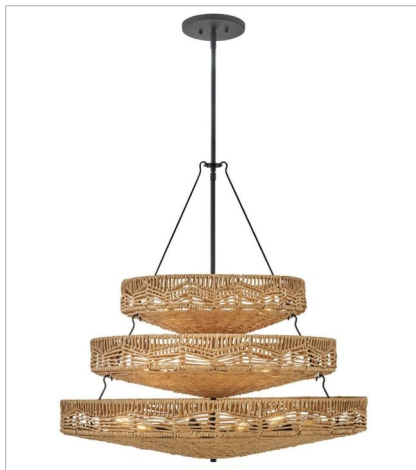

OPHELIA

lisa mcdennon
COLLECTION

This dazzling design offers striking illumination through a beautiful handwoven pattern. Ophelia radiates with organic elegance as a natural shade adorns a tiered basket frame finished in Black.

FINISH: Black

42308BK-BK
MEDIUM MULTI TIER CHANDELIER
30" W, 30" H
Socketed
13-5w Cand. LED, 25 Equiv.

42308BK-NRF
MEDIUM MULTI TIER CHANDELIER
30" W, 32.3" H
Socketed
13-5w Cand. LED, 25w Equiv.

42303BK-BK
MEDIUM CONVERTIBLE PENDANT
30" W, 11.3" H
Socketed
6-5w Cand. LED, 25w Equiv.