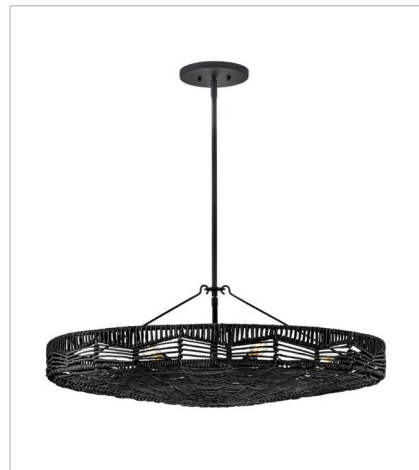

OPHELIA

lisa mcdennon
COLLECTION

This dazzling design offers striking illumination through a beautiful handwoven pattern. Ophelia radiates with organic elegance as a natural shade adorns a tiered basket frame finished in Black.

FINISH: Black

42308BK-BK
MEDIUM MULTI TIER CHANDELIER
30" W, 30" H
Socketed
13-5w Cand. LED, 25 Equiv.

42308BK-NRF
MEDIUM MULTI TIER CHANDELIER
30" W, 32.3" H
Socketed
13-5w Cand. LED, 25w Equiv.

42303BK-BK
MEDIUM CONVERTIBLE PENDANT
30" W, 11.3" H
Socketed
6-5w Cand. LED, 25w Equiv.

42303BK-NRF
MEDIUM CONVERTIBLE PENDANT
30" W, 11.3" H
Socketed
6-5w Cand. LED, 25w Equiv.

HINKLEY

HINKLEY
33000 Pin Oak Parkway
Avon Lake, OH 44012

PHONE: (440) 653-5500
Toll Free: 1 (800) 446-5539

hinkley.com