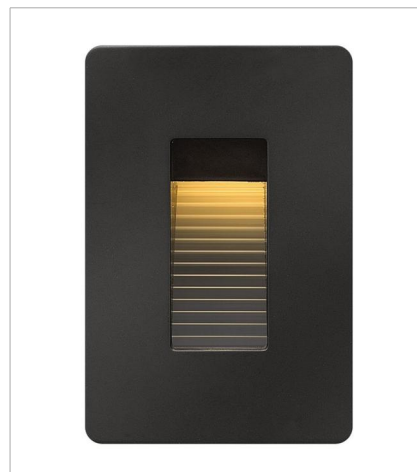

# LUNA

Luna is a modern collection of solid aluminum fixtures offered in a unique combination of contemporary styles, including sleek wall lanterns. Luna also offers chic pocket wall sconces and compact ceiling mounts that are ideal for indoors or out.

**FINISH:** Satin Black  
**GLASS:** Etched Lens

**1665SK**  
SMALL FLUSH MOUNT  
8" W, 3.3" H  
Integrated LED

**15508SK**  
LED 2700K STEP LIGHT 12V HO...  
4.5" W, 3" H  
Integrated LED

**58504SK**  
LED 2700K STEP LIGHT 120V V...  
3" W, 4.5" H  
Integrated LED

**58508SK**  
LED 2700K STEP LIGHT 120V ...  
4.5" W, 3" H  
Integrated LED

**58508SK3K**  
LED 3000K STEP LIGHT 120V H...  
4.5" W, 3" H  
Integrated LED

**1660SK**  
MEDIUM WALL MOUNT LANTERN  
6" W, 16" H  
Socketed  
2-7w GU10 LED, 20w Equiv.

**FINISH:** Satin Black  
**GLASS:** Etched Lens

**1661SK**  
SMALL DOWN LIGHT WALL MOUNT...  
9" W, 5" H  
Integrated LED

**1662SK**  
SMALL UP/DOWN LIGHT WALL MO...  
9" W, 5" H  
Integrated LED

**1664SK**  
LARGE WALL MOUNT LANTERN  
9" W, 24" H  
Socketed  
2-7w GU10 LED, 20w Equiv.