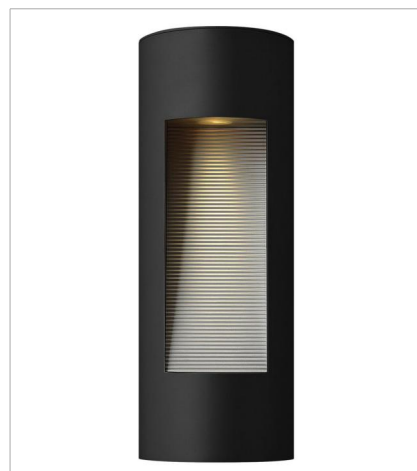

# LUNA

Luna is a modern collection of solid aluminum fixtures offered in a unique combination of contemporary styles, including sleek wall lanterns. Luna also offers chic pocket wall sconces and compact ceiling mounts that are ideal for indoors or out.

**FINISH:** Satin Black  
**GLASS:** Etched Lens

**1665SK**  
SMALL FLUSH MOUNT  
8" W, 3.3" H  
Integrated LED

**15508SK**  
LED 2700K STEP LIGHT 12V HO...  
4.5" W, 3" H  
Integrated LED

**58504SK**  
LED 2700K STEP LIGHT 120V V...  
3" W, 4.5" H  
Integrated LED

**58508SK**  
LED 2700K STEP LIGHT 120V ...  
4.5" W, 3" H  
Integrated LED

**58508SK3K**  
LED 3000K STEP LIGHT 120V H...  
4.5" W, 3" H  
Integrated LED

**1660SK**  
MEDIUM WALL MOUNT LANTERN  
6" W, 16" H  
Socketed  
2-7w GU10 LED, 20w Equiv.