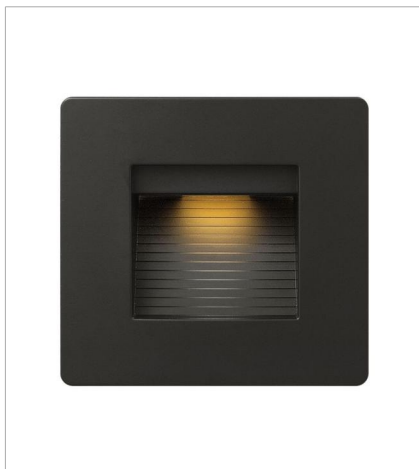

LUNA

Luna is a modern collection of solid aluminum fixtures offered in a unique combination of contemporary styles, including sleek wall lanterns. Luna also offers chic pocket wall sconces and compact ceiling mounts that are ideal for indoors or out.

FINISH: Satin Black
GLASS: Etched Lens

1665SK
SMALL FLUSH MOUNT
8" W, 3.3" H
Integrated LED

15508SK
LED 2700K STEP LIGHT 12V HO...
4.5" W, 3" H
Integrated LED

58504SK
LED 2700K STEP LIGHT 120V V...
3" W, 4.5" H
Integrated LED

58506SK
LED 2700K STEP LIGHT 120V H...
4.8" W, 4.5" H
Integrated LED

58508SK
LED 2700K STEP LIGHT 120V ...
4.5" W, 3" H
Integrated LED

58508SK3K
LED 3000K STEP LIGHT 120V H...
4.5" W, 3" H
Integrated LED

FINISH: Satin Black
GLASS: Etched Lens

1660SK
MEDIUM WALL MOUNT LANTERN
6" W, 16" H
Socketed
2-7w GU10 LED, 20w Equiv.

1661SK
SMALL DOWN LIGHT WALL MOUNT...
9" W, 5" H
Integrated LED

1662SK
SMALL UP/DOWN LIGHT WALL MO...
9" W, 5" H
Integrated LED