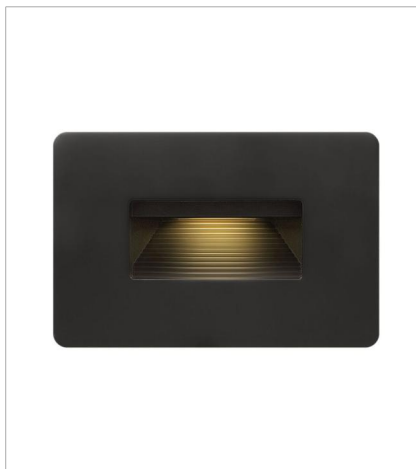

LUNA

Luna is a modern collection of solid aluminum fixtures offered in a unique combination of contemporary styles, including sleek wall lanterns. Luna also offers chic pocket wall sconces and compact ceiling mounts that are ideal for indoors or out.

FINISH: Satin Black
GLASS: Etched Lens

1665SK
SMALL FLUSH MOUNT
8" W, 3.3" H
Integrated LED

15508SK
LED 2700K STEP LIGHT 12V HO...
4.5" W, 3" H
Integrated LED

58504SK
LED 2700K STEP LIGHT 120V V...
3" W, 4.5" H
Integrated LED

58506SK
LED 2700K STEP LIGHT 120V H...
4.8" W, 4.5" H
Integrated LED

58508SK
LED 2700K STEP LIGHT 120V ...
4.5" W, 3" H
Integrated LED

58508SK3K
LED 3000K STEP LIGHT 120V H...
4.5" W, 3" H
Integrated LED

FINISH: Satin Black
GLASS: Etched Lens

1660SK
MEDIUM WALL MOUNT LANTERN
6" W, 16" H
Socketed
2-7w GU10 LED, 20w Equiv.

1661SK
SMALL DOWN LIGHT WALL MOUNT...
9" W, 5" H
Integrated LED

1662SK
SMALL UP/DOWN LIGHT WALL MO...
9" W, 5" H
Integrated LED