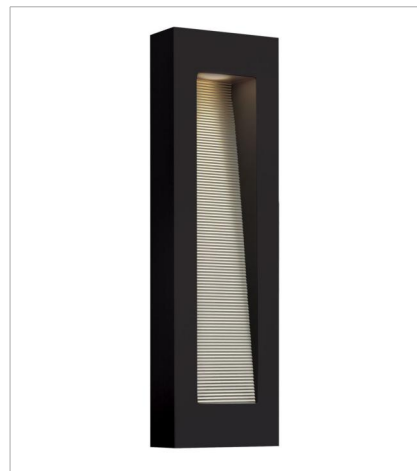

1669SK
LARGE WALL MOUNT LANTERN
9" W, 24" H
Socketed
2-7w GU10 LED, 20w Equiv.

HINKLEY

HINKLEY
33000 Pin Oak Parkway
Avon Lake, OH 44012

PHONE: (440) 653-5500
Toll Free: 1 (800) 446-5539

hinkley.com