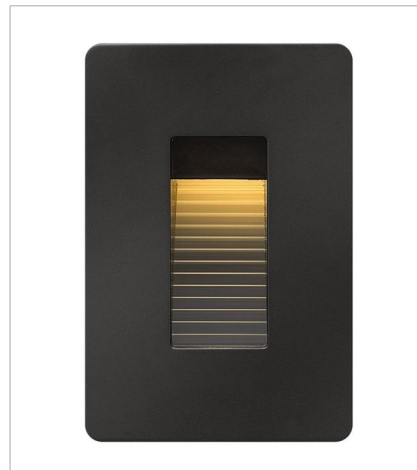

LUNA

Luna is a modern collection of solid aluminum fixtures offered in a unique combination of contemporary styles, including sleek wall lanterns. Luna also offers chic pocket wall sconces and compact ceiling mounts that are ideal for indoors or out.

FINISH: Satin Black
GLASS: Etched Lens

1665SK
SMALL FLUSH MOUNT
8" W, 3.3" H
Integrated LED

15508SK
LED 2700K STEP LIGHT 12V HO...
4.5" W, 3" H
Integrated LED

58504SK
LED 2700K STEP LIGHT 120V V...
3" W, 4.5" H
Integrated LED

58506SK
LED 2700K STEP LIGHT 120V H...
4.8" W, 4.5" H
Integrated LED

58508SK
LED 2700K STEP LIGHT 120V ...
4.5" W, 3" H
Integrated LED

58508SK3K
LED 3000K STEP LIGHT 120V H...
4.5" W, 3" H
Integrated LED

FINISH: Satin Black
GLASS: Etched Lens

1660SK
MEDIUM WALL MOUNT LANTERN
6" W, 16" H
Socketed
2-7w GU10 LED, 20w Equiv.

1661SK
SMALL DOWN LIGHT WALL MOUNT...
9" W, 5" H
Integrated LED

1662SK
SMALL UP/DOWN LIGHT WALL MO...
9" W, 5" H
Integrated LED