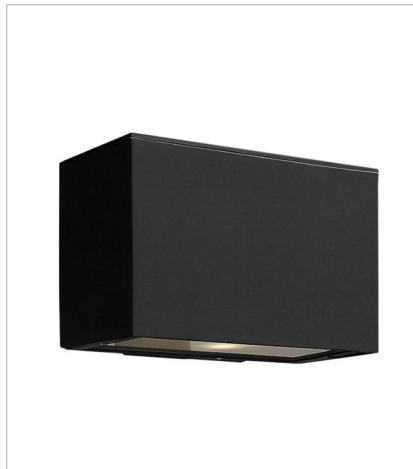

1646SK-LL
EXTRA SMALL DOWN LIGHT WALL...
9" W, 6" H
Socketed
1-12w Med. LED *Included