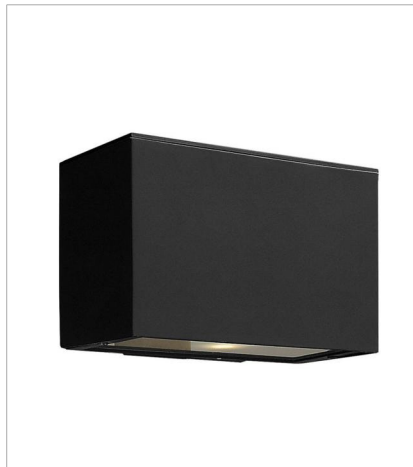

1646SK-LL
SMALL DOWN LIGHT SCONCE
9" W, 6" H
Socketed
1-12w Med. LED *Included