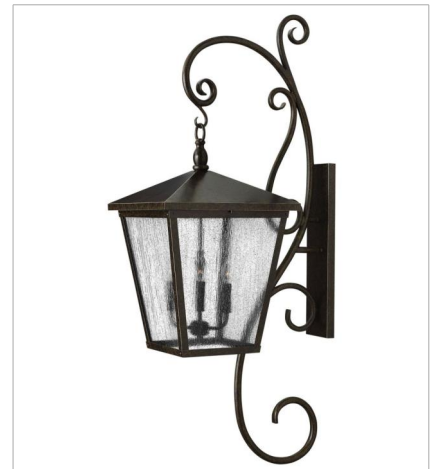

TRELLIS

Trellis is a traditional European hanging wall lantern design in an Aged Zinc finish with clear glass or Regency Bronze with clear seedy glass. The large scroll arm detail, cast loop finial and true rivet detail create a refined elegance.

FINISH: Regency Bronze
GLASS: Clear Seedy

1430RB
SMALL WALL MOUNT LANTERN
7" W, 15.3" H
Socketed
1-12w Med. LED, 100W Equiv.

1434RB
MEDIUM WALL MOUNT LANTERN
9" W, 19.8" H
Socketed
3-5w Cand. LED, 60w Equiv.

1435RB
LARGE WALL MOUNT LANTERN
11" W, 22.3" H
Socketed
4-5w Cand. LED, 60w Equiv.

1436RB
LARGE WALL MOUNT LANTERN WI...
11" W, 35.8" H
Socketed
4-5w Cand. LED, 60w Equiv.

1438RB
EXTRA LARGE WALL MOUNT LANTERN
13" W, 26.3" H
Socketed
4-5w Cand. LED, 60w Equiv.