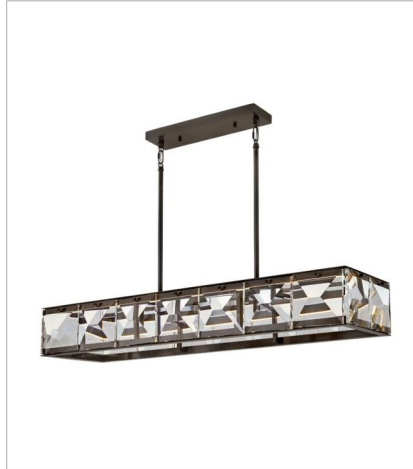

JOLIE

Jolie is a unique blend of sophistication, style, and technology. Integrated LEDs are sleekly concealed within gleaming Heritage Brass rings at the top and bottom of the design. Robust blocks of faceted crystal radiate with light, creating a transfixing silhouette while providing outstanding illumination.

FINISH: Black Oxide
GLASS: Faceted Clear Crystal

FR30105BX
MEDIUM LED DRUM CHANDELIER
30" W, 6.8" H
Integrated LED
51w LED *Included

FR30106BX
MEDIUM LED LINEAR
45.3" W, 6.8" H
Integrated LED
72w LED *Included

FR30103BX
MEDIUM LED CONVERTIBLE SEMI...
19.5" W, 11" H
Integrated LED
32w LED *Included