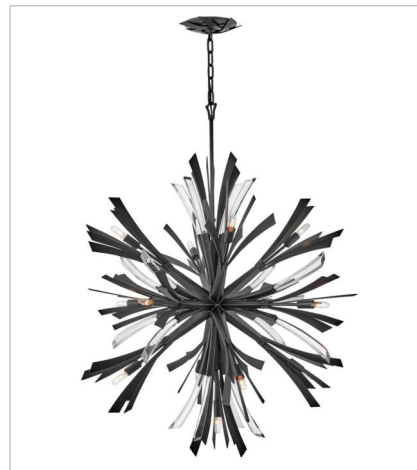

VIDA

Vida's modern design bursts with a flourishing style that is both highly dramatic and finely sculpted. A statement piece with crystal accents and unique canopy detailing, Vida injects a thrilling dash of contemporary inspiration to its surroundings.

FINISH: Brushed Graphite

FR40902BGR
MEDIUM TWO LIGHT SCONCE
9" W, 17.3" H
Socketed
2-5w Cand. LED, 60w Equiv.

FR40904BGR
SMALL ORB
22" W, 26" H
Socketed
13-5w Cand. LED, 60w Equiv.

FR40905BGR
LARGE ORB
36" W, 42" H
Socketed
13-5w Cand. LED, 60w Equiv.

FR40906BGR
LARGE SINGLE TIER CHANDELIER
36" W, 27.8" H
Socketed
13-5w Cand. LED, 60w Equiv.

FR40907BGR
MEDIUM ORB
24" W, 50" H
Socketed
19-5w Cand. LED, 60w Equiv.

FR40903BGR
LARGE SEMI-FLUSH MOUNT
24" W, 14.5" H
Socketed
9-5w Cand. LED, 60w Equiv.