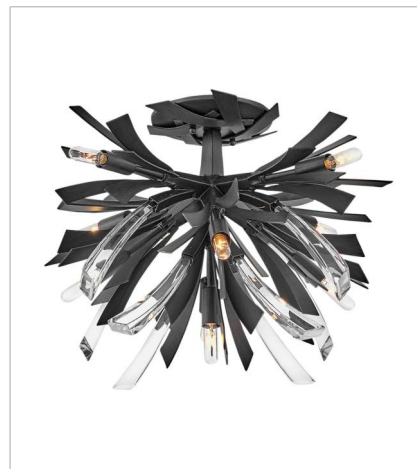

VIDA

Vida's modern design bursts with a flourishing style that is both highly dramatic and finely sculpted. A statement piece with crystal accents and unique canopy detailing, Vida injects a thrilling dash of contemporary inspiration to its surroundings.

FINISH: Brushed Graphite

FR40902BGR
MEDIUM TWO LIGHT SCONCE
9" W, 17.3" H
Socketed
2-5w Cand. LED, 60w Equiv.

FR40904BGR
SMALL ORB
22" W, 26" H
Socketed
13-5w Cand. LED, 60w Equiv.

FR40905BGR
LARGE ORB
36" W, 42" H
Socketed
13-5w Cand. LED, 60w Equiv.

FR40906BGR
LARGE SINGLE TIER CHANDELIER
36" W, 27.8" H
Socketed
13-5w Cand. LED, 60w Equiv.

FR40907BGR
MEDIUM ORB
24" W, 50" H
Socketed
19-5w Cand. LED, 60w Equiv.

FR40903BGR
LARGE SEMI-FLUSH MOUNT
24" W, 14.5" H
Socketed
9-5w Cand. LED, 60w Equiv.