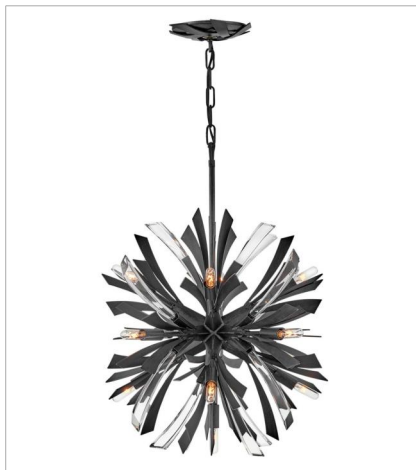

VIDA

Vida's modern design bursts with a flourishing style that is both highly dramatic and finely sculpted. A statement piece with crystal accents and unique canopy detailing, Vida injects a thrilling dash of contemporary inspiration to its surroundings.

FINISH: Brushed Graphite

FR40902BGR
MEDIUM TWO LIGHT SCONCE
9" W, 17.3" H
Socketed
2-5w Cand. LED, 60w Equiv.

FR40904BGR
SMALL ORB
22" W, 26" H
Socketed
13-5w Cand. LED, 60w Equiv.

FR40905BGR
LARGE ORB
36" W, 42" H
Socketed
13-5w Cand. LED, 60w Equiv.

FR40906BGR
LARGE SINGLE TIER CHANDELIER
36" W, 27.8" H
Socketed
13-5w Cand. LED, 60w Equiv.

FR40907BGR
MEDIUM ORB
24" W, 50" H
Socketed
19-5w Cand. LED, 60w Equiv.

FR40903BGR
LARGE SEMI-FLUSH MOUNT
24" W, 14.5" H
Socketed
9-5w Cand. LED, 60w Equiv.