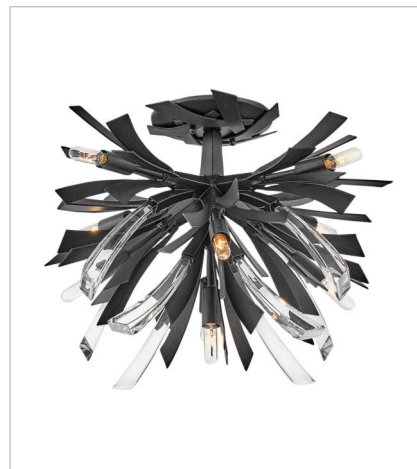

# VIDA

Vida's modern design bursts with a flourishing style that is both highly dramatic and finely sculpted. A statement piece with crystal accents and unique canopy detailing, Vida injects a thrilling dash of contemporary inspiration to its surroundings.

**FINISH:** Brushed Graphite

**FR40902BGR**  
MEDIUM TWO LIGHT SCONCE  
9" W, 17.3" H  
Socketed  
2-5w Cand. LED, 60w Equiv.

**FR40904BGR**  
SMALL ORB  
22" W, 26" H  
Socketed  
13-5w Cand. LED, 60w Equiv.

**FR40905BGR**  
LARGE ORB  
36" W, 42" H  
Socketed  
13-5w Cand. LED, 60w Equiv.

**FR40906BGR**  
LARGE SINGLE TIER CHANDELIER  
36" W, 27.8" H  
Socketed  
13-5w Cand. LED, 60w Equiv.

**FR40907BGR**  
MEDIUM ORB  
24" W, 50" H  
Socketed  
19-5w Cand. LED, 60w Equiv.

**FR40903BGR**  
LARGE SEMI-FLUSH MOUNT  
24" W, 14.5" H  
Socketed  
9-5w Cand. LED, 60w Equiv.