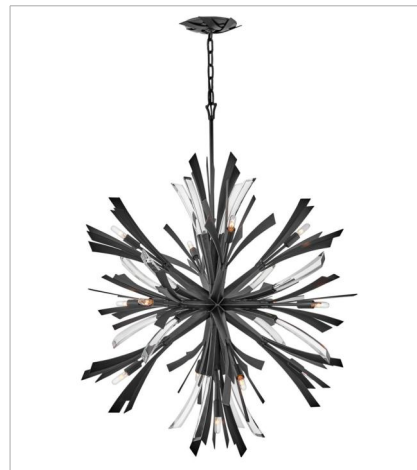

# VIDA

Vida's modern design bursts with a flourishing style that is both highly dramatic and finely sculpted. A statement piece with crystal accents and unique canopy detailing, Vida injects a thrilling dash of contemporary inspiration to its surroundings.

**FINISH:** Brushed Graphite

**FR40902BGR**  
MEDIUM TWO LIGHT SCONCE  
9" W, 17.3" H  
Socketed  
2-5w Cand. LED, 60w Equiv.

**FR40904BGR**  
SMALL ORB  
22" W, 26" H  
Socketed  
13-5w Cand. LED, 60w Equiv.

**FR40905BGR**  
LARGE ORB  
36" W, 42" H  
Socketed  
13-5w Cand. LED, 60w Equiv.

**FR40906BGR**  
LARGE SINGLE TIER CHANDELIER  
36" W, 27.8" H  
Socketed  
13-5w Cand. LED, 60w Equiv.

**FR40907BGR**  
MEDIUM ORB  
24" W, 50" H  
Socketed  
19-5w Cand. LED, 60w Equiv.

**FR40903BGR**  
LARGE SEMI-FLUSH MOUNT  
24" W, 14.5" H  
Socketed  
9-5w Cand. LED, 60w Equiv.