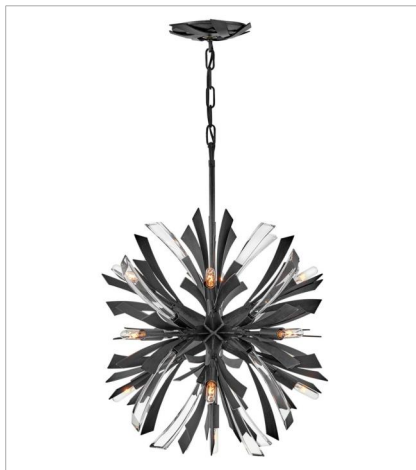

# VIDA

Vida's modern design bursts with a flourishing style that is both highly dramatic and finely sculpted. A statement piece with crystal accents and unique canopy detailing, Vida injects a thrilling dash of contemporary inspiration to its surroundings.

**FINISH:** Brushed Graphite

**FR40902BGR**  
MEDIUM TWO LIGHT SCONCE  
9" W, 17.3" H  
Socketed  
2-5w Cand. LED, 60w Equiv.

**FR40904BGR**  
SMALL ORB  
22" W, 26" H  
Socketed  
13-5w Cand. LED, 60w Equiv.

**FR40905BGR**  
LARGE ORB  
36" W, 42" H  
Socketed  
13-5w Cand. LED, 60w Equiv.

**FR40906BGR**  
LARGE SINGLE TIER CHANDELIER  
36" W, 27.8" H  
Socketed  
13-5w Cand. LED, 60w Equiv.

**FR40907BGR**  
MEDIUM ORB  
24" W, 50" H  
Socketed  
19-5w Cand. LED, 60w Equiv.

**FR40903BGR**  
LARGE SEMI-FLUSH MOUNT  
24" W, 14.5" H  
Socketed  
9-5w Cand. LED, 60w Equiv.