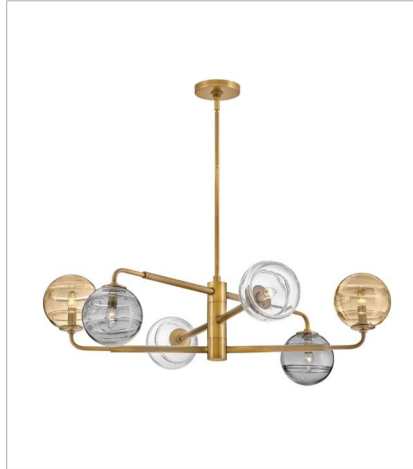

OBERON

Artfully combining unexpected materials and innovative technology, Oberon's ribbed stems and articulating arms in Heritage Brass allow for a tailored, transitional silhouette. Delicate swirls detail spherical shades in amber, clear, and smoke glass.

FINISH: Heritage Brass
GLASS: Multi-Colored Swirl

FR30502HBR
MEDIUM TWO LIGHT SCONCE
7" W, 18" H
Socketed
2-5w Cand. LED, 60w Equiv.

FR30506HBR
LARGE ADJUSTABLE SINGLE TIE...
36.5" W, 10.8" H
Socketed
6-5w Cand. LED, 60w Equiv.