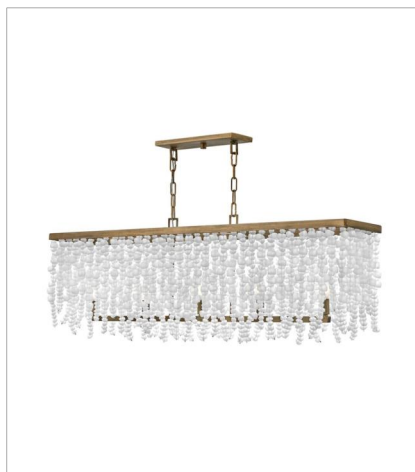

FR30208BNG
MEDIUM FIVE LIGHT LINEAR
48" W, 17" H
Socketed
5-5w Cand. LED, 60w Equiv.