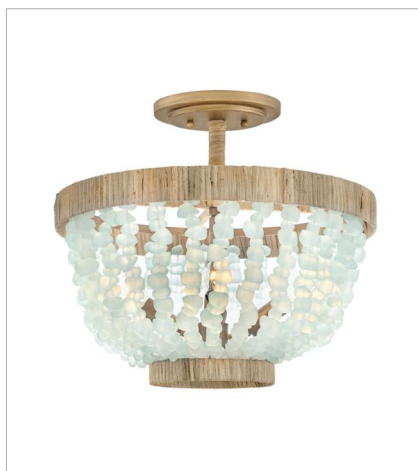

FR30203BNG-BG
MEDIUM SEMI-FLUSH MOUNT
16" W, 14" H
Socketed
4-5w Cand. LED, 60w Equiv.