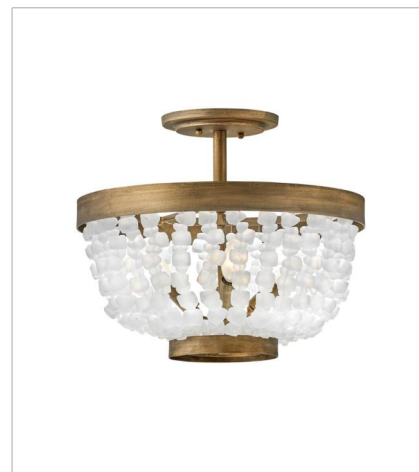

FR30203BNG
MEDIUM SEMI-FLUSH MOUNT
16" W, 14" H
Socketed
4-5w Cand. LED, 60w Equiv.