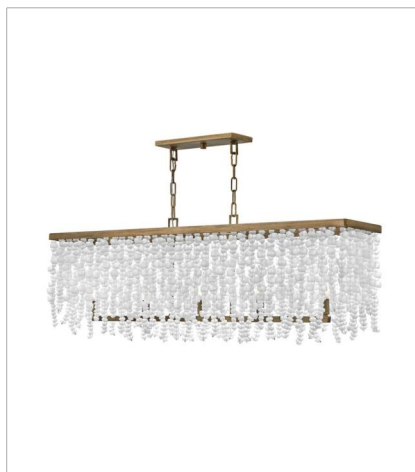

FR30208BNG
MEDIUM FIVE LIGHT LINEAR
48" W, 17" H
Socketed
5-5w Cand. LED, 60w Equiv.