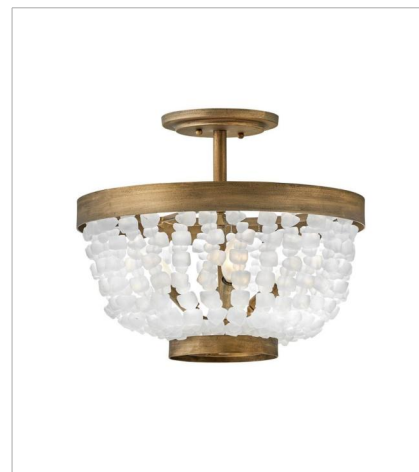

DUNE

Dune's bohemian chic design showcases strands of soft sea glass combined with a Burnished Gold finish. The designs blend a sophisticated silhouette with organic elements inspired by sun and surf. Dune infuses any space with timeless, mesmerizing elegance.

FINISH: Burnished Gold
GLASS: Soft White Sea Glass, Blue Sea Glass

FR30200BNG
MEDIUM SINGLE LIGHT SCONCE
8" W, 16" H
Socketed
1-10w Med. LED, 60w Equiv.

FR30200BNG-BG
MEDIUM SINGLE LIGHT SCONCE
8" W, 16" H
Socketed
1-10w Med. LED, 60w Equiv.

FINISH: Burnished Gold
GLASS: Soft White Sea Glass, Blue Sea Glass

FR30206BNG-BG
MEDIUM SINGLE TIER CHANDELIER
25" W, 24.3" H
Socketed
6-5w Cand. LED, 60w Equiv.

FR30208BNG
MEDIUM FIVE LIGHT LINEAR
48" W, 17" H
Socketed
5-5w Cand. LED, 60w Equiv.