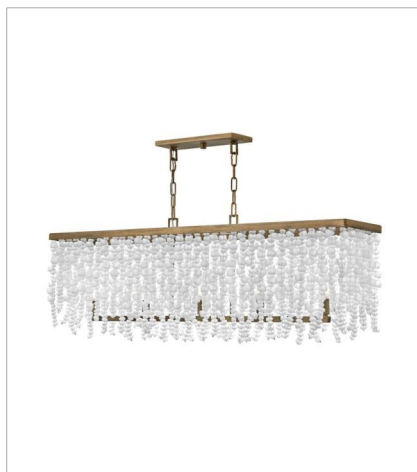

DUNE

Dune's bohemian chic design showcases strands of soft sea glass combined with a Burnished Gold finish. The designs blend a sophisticated silhouette with organic elements inspired by sun and surf. Dune infuses any space with timeless, mesmerizing elegance.

FINISH: Burnished Gold
GLASS: Soft White Sea Glass, Blue Sea Glass

FR30200BNG
MEDIUM SINGLE LIGHT SCONCE
8" W, 16" H
Socketed
1-10w Med. LED, 60w Equiv.

FR30200BNG-BG
MEDIUM SINGLE LIGHT SCONCE
8" W, 16" H
Socketed
1-10w Med. LED, 60w Equiv.

FR30206BNG
MEDIUM SINGLE TIER CHANDELIER
25" W, 24.3" H
Socketed
6-5w Cand. LED, 60w Equiv.

DUNE

Dune's bohemian chic design showcases strands of soft sea glass combined with a Burnished Gold finish. The designs blend a sophisticated silhouette with organic elements inspired by sun and surf. Dune infuses any space with timeless, mesmerizing elegance.

FINISH: Burnished Gold
GLASS: Soft White Sea Glass, Blue Sea Glass

FR30206BNG-BG
MEDIUM SINGLE TIER CHANDELIER
25" W, 24.3" H
Socketed
6-5w Cand. LED, 60w Equiv.

FR30208BNG
MEDIUM FIVE LIGHT LINEAR
48" W, 17" H
Socketed
5-5w Cand. LED, 60w Equiv.