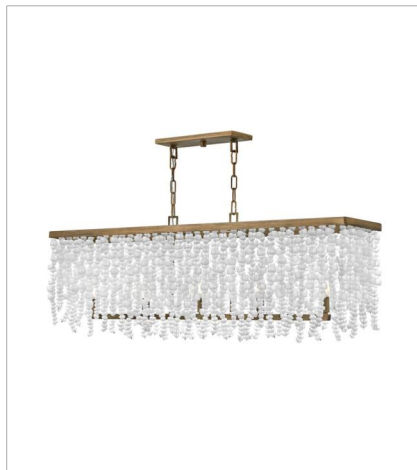

FR30208BNG
MEDIUM FIVE LIGHT LINEAR
48" W, 17" H
Socketed
5-5w Cand. LED, 60w Equiv.