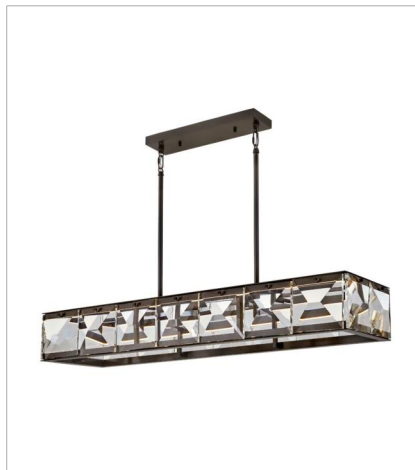

# JOLIE

Jolie is a unique blend of sophistication, style, and technology. Integrated LEDs are sleekly concealed within gleaming Heritage Brass rings at the top and bottom of the design. Robust blocks of faceted crystal radiate with light, creating a transfixing silhouette while providing outstanding illumination.

**FINISH:** Black Oxide  
**GLASS:** Faceted Clear Crystal

**FR30105BX**  
MEDIUM LED DRUM CHANDELIER  
30" W, 6.8" H  
Integrated LED  
51w LED \*Included

**FR30106BX**  
MEDIUM LED LINEAR  
45.3" W, 6.8" H  
Integrated LED  
72w LED \*Included

**FR30103BX**  
MEDIUM LED CONVERTIBLE SEMI...  
19.5" W, 11" H  
Integrated LED  
32w LED \*Included