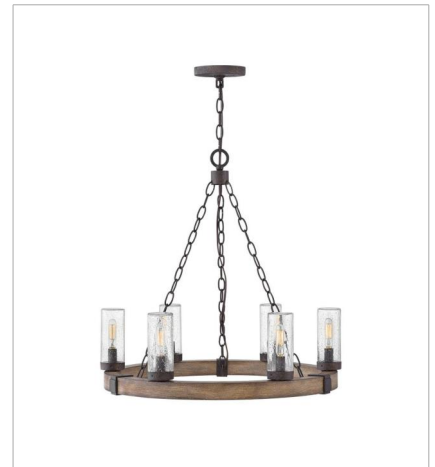

SAWYER

OPEN AIR™
collection

The fresh, rustic design of the Sawyer collection will enhance any living experience with a warm, cozy ambiance. The Sequoia finish with Iron Rust accents paired with clear seeded glass offers a farmhouse chic style.

FINISH: Sequoia with Iron Rust accents
GLASS: Clear Seedy, Etched

5940SQ
MEDIUM SINGLE LIGHT VANITY
5" W, 11" H
Socketed
1-10w Med. LED, 100w Equiv.

5941SQ-LL
LARGE SINGLE LIGHT VANITY
5" W, 20" H
Socketed
1-6w Med. LED *Included

29206SQ
SMALL CHANDELIER
24" W, 23.3" H
Socketed
6-5w Cand. LED, 60w Equiv.

HINKLEY

HINKLEY
33000 Pin Oak Parkway
Avon Lake, OH 44012

PHONE: (440) 653-5500
Toll Free: 1 (800) 446-5539

hinkley.com

SAWYER

The fresh, rustic design of the Sawyer collection will enhance any living experience with a warm, cozy ambiance. The Sequoia finish with Iron Rust accents paired with clear seeded glass offers a farmhouse chic style.

FINISH: Sequoia with Iron Rust accents
GLASS: Clear Seedy, Etched

29206SQ-LL
SMALL CHANDELIER
24" W, 23.3" H
Socketed
6-2w Cand. LED *Included

29206SQ-LV
SMALL CHANDELIER
24" W, 23.3" H
Socketed
6-3.50w Cand. LED *Included