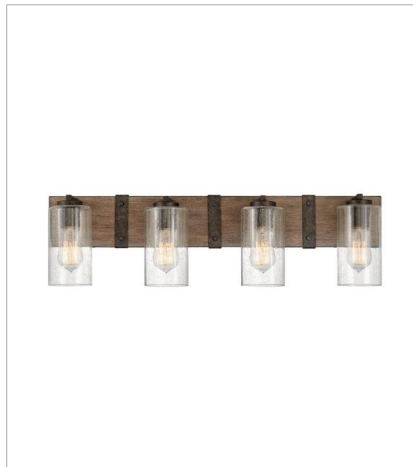

5944SQ
LARGE FOUR LIGHT VANITY
30.8" W, 8.3" H
Socketed
4-10w Med. LED, 100w Equiv.