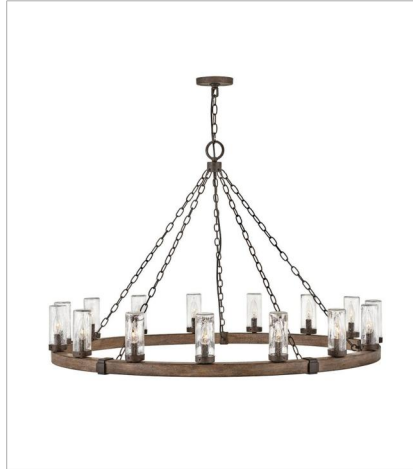

29209SQ
EXTRA LARGE CHANDELIER
46" W, 30.5" H
Socketed
15-5w Cand. LED, 60w Equiv.