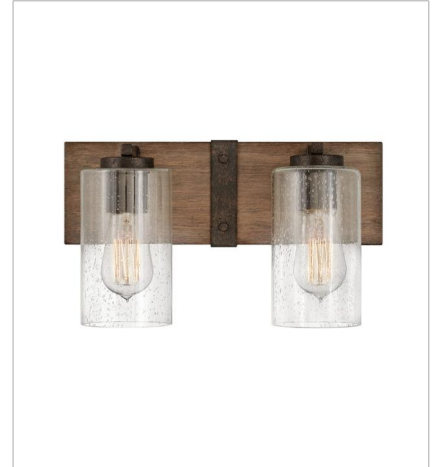

SAWYER

OPEN AIR™
collection

The fresh, rustic design of the Sawyer collection will enhance any living experience with a warm, cozy ambiance. The Sequoia finish with Iron Rust accents paired with clear seeded glass offers a farmhouse chic style.

FINISH: Sequoia with Iron Rust accents
GLASS: Clear Seedy, Etched

5940SQ
MEDIUM SINGLE LIGHT VANITY
5" W, 11" H
Socketed
1-10w Med. LED, 100w Equiv.

5941SQ-LL
LARGE SINGLE LIGHT VANITY
5" W, 20" H
Socketed
1-6w Med. LED *Included

29206SQ
SMALL CHANDELIER
24" W, 23.3" H
Socketed
6-5w Cand. LED, 60w Equiv.

HINKLEY

HINKLEY
33000 Pin Oak Parkway
Avon Lake, OH 44012

PHONE: (440) 653-5500
Toll Free: 1 (800) 446-5539

hinkley.com

SAWYER

The fresh, rustic design of the Sawyer collection will enhance any living experience with a warm, cozy ambiance. The Sequoia finish with Iron Rust accents paired with clear seeded glass offers a farmhouse chic style.

FINISH: Sequoia with Iron Rust accents
GLASS: Clear Seedy, Etched

29206SQ-LL
SMALL CHANDELIER
24" W, 23.3" H
Socketed
6-2w Cand. LED *Included

29206SQ-LV
SMALL CHANDELIER
24" W, 23.3" H
Socketed
6-3.50w Cand. LED *Included