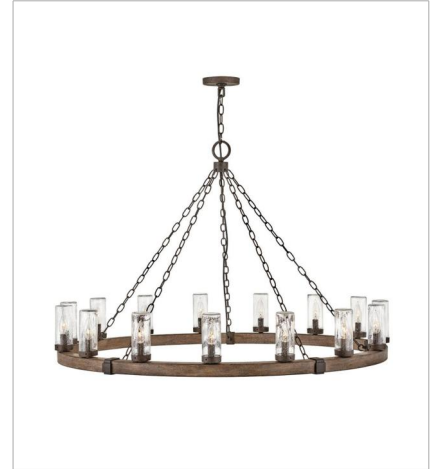

29209SQ-LL
EXTRA LARGE CHANDELIER
46" W, 30.5" H
Socketed
15-2w Cand. LED *Included