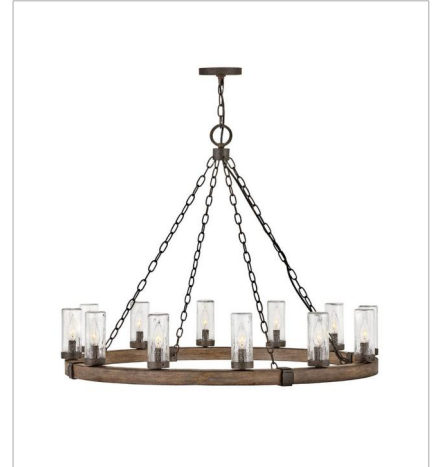

SAWYER

OPEN AIR™
collection

The fresh, rustic design of the Sawyer collection will enhance any living experience with a warm, cozy ambiance. The Sequoia finish with Iron Rust accents paired with clear seeded glass offers a farmhouse chic style.

FINISH: Sequoia with Iron Rust accents
GLASS: Clear Seedy, Etched

5940SQ
MEDIUM SINGLE LIGHT VANITY
5" W, 11" H
Socketed
1-10w Med. LED, 100w Equiv.

5941SQ-LL
LARGE SINGLE LIGHT VANITY
5" W, 20" H
Socketed
1-6w Med. LED *Included

29206SQ
SMALL CHANDELIER
24" W, 23.3" H
Socketed
6-5w Cand. LED, 60w Equiv.

HINKLEY

HINKLEY
33000 Pin Oak Parkway
Avon Lake, OH 44012

PHONE: (440) 653-5500
Toll Free: 1 (800) 446-5539

hinkley.com

SAWYER

The fresh, rustic design of the Sawyer collection will enhance any living experience with a warm, cozy ambiance. The Sequoia finish with Iron Rust accents paired with clear seeded glass offers a farmhouse chic style.

FINISH: Sequoia with Iron Rust accents
GLASS: Clear Seedy, Etched

29206SQ-LL
SMALL CHANDELIER
24" W, 23.3" H
Socketed
6-2w Cand. LED *Included

29206SQ-LV
SMALL CHANDELIER
24" W, 23.3" H
Socketed
6-3.50w Cand. LED *Included