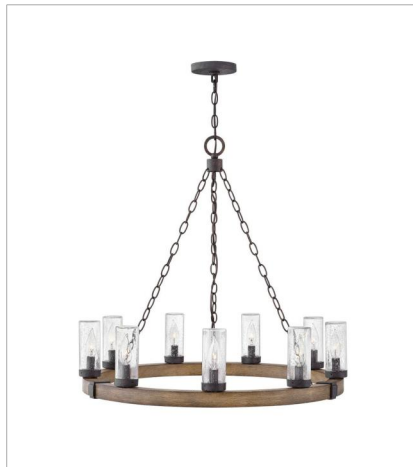

29208SQ
MEDIUM CHANDELIER
30" W, 27.8" H
Socketed
9-5w Cand. LED, 60w Equiv.