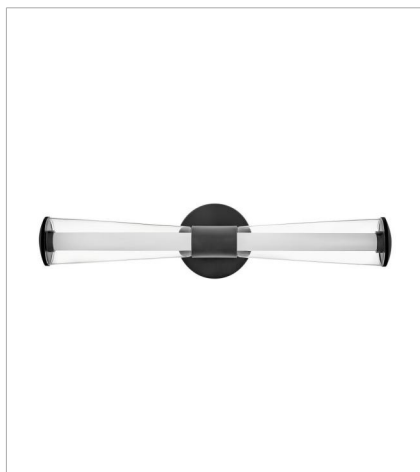

# ELIN

The centerpiece of Elin's bold and contemporary design is a trumpet-shaped clear outer glass that highlights an integrated LED inner light source. Featuring both conventional and striking elements, Elin is ideal for modern and transitional interiors and available in Black or Lacquered Brass finish options.

**FINISH:** Black  
**GLASS:** Clear

**53102BK**  
MEDIUM LED VANITY  
23" W, 5" H  
Integrated LED  
19w LED \*Included

**33107BK**  
MEDIUM GLOBE PENDANT  
14" W, 15.5" H  
Integrated LED  
14w LED \*Included