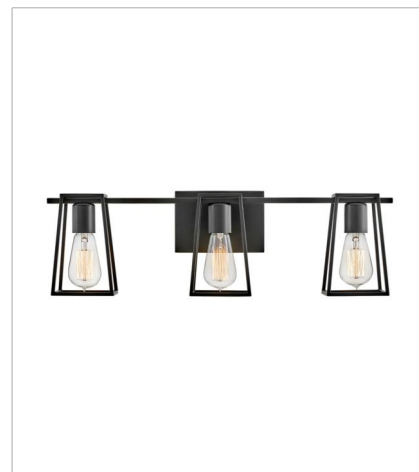

FILMORE

Filmore's open cage silhouette is a perfect showcase for vintage filament bulbs while offering a glimpse of its workhorse mentality. An industrial-inspired backplate and fitter ensure that effortless style reigns supreme. Filmore is sure to add no-nonsense function and a transitional spirit to any space and is available in a variety of finishes.

FINISH: Black

5160BK
SMALL SINGLE LIGHT VANITY
4.5" W, 7.5" H
Socketed
1-14w Med. LED, 100w Equiv.

5162BK
SMALL TWO LIGHT VANITY
16" W, 7.5" H
Socketed
2-14w Med. LED, 100w Equiv.

5163BK
MEDIUM THREE LIGHT VANITY
24" W, 7.5" H
Socketed
3-14w Med. LED, 100w Equiv.

5164BK
LARGE FOUR LIGHT VANITY
33.5" W, 7.5" H
Socketed
4-14w Med. LED, 100w Equiv.

HINKLEY

HINKLEY
33000 Pin Oak Parkway
Avon Lake, OH 44012

PHONE: (440) 653-5500
Toll Free: 1 (800) 446-5539

hinkley.com