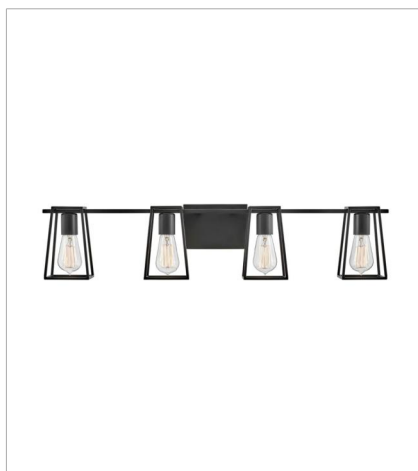

FILMORE

Filmore's open cage silhouette is a perfect showcase for vintage filament bulbs while offering a glimpse of its workhorse mentality. An industrial-inspired backplate and fitter ensure that effortless style reigns supreme. Filmore is sure to add no-nonsense function and a transitional spirit to any space and is available in a variety of finishes.

FINISH: Black

5160BK
SMALL SINGLE LIGHT VANITY
4.5" W, 7.5" H
Socketed
1-14w Med. LED, 100w Equiv.

5162BK
SMALL TWO LIGHT VANITY
16" W, 7.5" H
Socketed
2-14w Med. LED, 100w Equiv.

5163BK
MEDIUM THREE LIGHT VANITY
24" W, 7.5" H
Socketed
3-14w Med. LED, 100w Equiv.

5164BK
LARGE FOUR LIGHT VANITY
33.5" W, 7.5" H
Socketed
4-14w Med. LED, 100w Equiv.

HINKLEY

HINKLEY
33000 Pin Oak Parkway
Avon Lake, OH 44012

PHONE: (440) 653-5500
Toll Free: 1 (800) 446-5539

hinkley.com