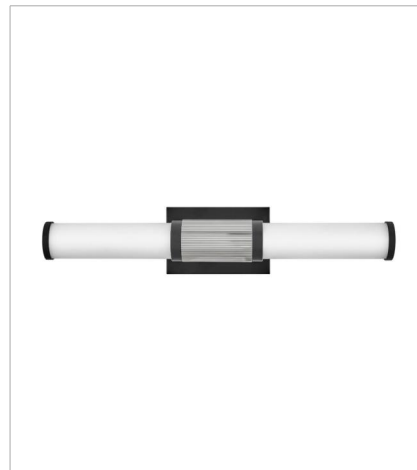

ZEVI

A timeless and tailored design with versatile, two-toned finish options ensures Zevi will shine among various décors. Both industrial in form and transitional in style, Zevi features a striking, signature ribbed cuff that centers an etched opal glass baton. This integrated LED sconce can be mounted vertically and horizontally and comes in three finish combinations.

FINISH: Black with Chrome accents,
Black with Lacquered Brass accents
GLASS: Etched Opal

50060BK-CM
MEDIUM LED SCONCE
4.5" W, 17.5" H
Integrated LED
20w LED *Included

50060BK-LCB
MEDIUM LED SCONCE
4.5" W, 17.5" H
Integrated LED
20w LED *Included

50063BK-LCB
LARGE LED VANITY
29" W, 4.5" H
Integrated LED
40w LED *Included