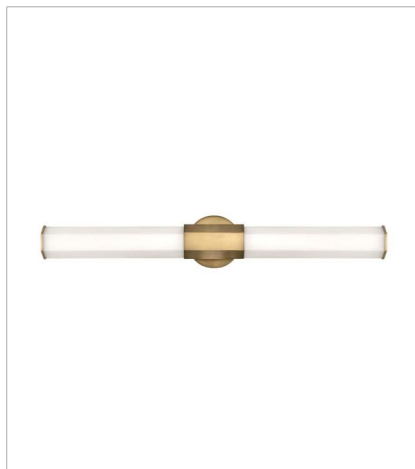

FACET

For a profile that is unpretentious, yet unforgettable, view all the sides of Facet. Interesting angles combine with a bold center bracelet to create the edgy and contemporary look. Hexagonal etched glass is highlighted by a Black Oxide or Heritage Brass center and end caps of the same shape, while the hidden mounting hardware remains unseen to simply highlight the superior style.

FINISH: Heritage Brass
GLASS: Etched Opal, Etched

51150HB
SMALL LED SCONCE
5" W, 14" H
Integrated LED
16w LED *Included

51152HB
MEDIUM LED VANITY
26" W, 5" H
Integrated LED
32w LED *Included

51392HB
LARGE SCONCE
4.5" W, 23.8" H
Integrated LED
24w LED *Included

99058FHB
DOWNROD KIT FACET
4.3" W, 6.3" H

51153HB
LARGE LED VANITY
32" W, 5" H
Integrated LED
40w LED *Included

45035HB
MEDIUM LED LINEAR
40" W, 3.5" H
Integrated LED
48w LED *Included, 4 x 75w Equiv.

FACET

For a profile that is unpretentious, yet unforgettable, view all the sides of Facet. Interesting angles combine with a bold center bracelet to create the edgy and contemporary look. Hexagonal etched glass is highlighted by a Black Oxide or Heritage Brass center and end caps of the same shape, while the hidden mounting hardware remains unseen to simply highlight the superior style.