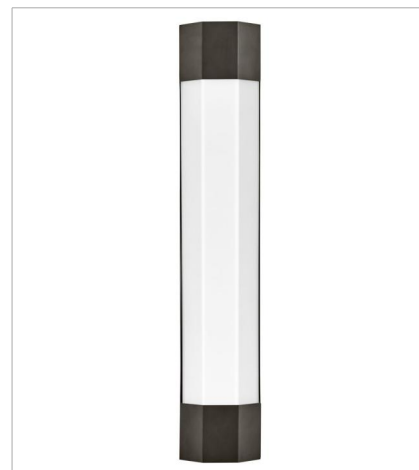

FACET

For a profile that is unpretentious, yet unforgettable, view all the sides of Facet. Interesting angles combine with a bold center bracelet to create the edgy and contemporary look. Hexagonal etched glass is highlighted by a Black Oxide or Heritage Brass center and end caps of the same shape, while the hidden mounting hardware remains unseen to simply highlight the superior style.

FINISH: Black Oxide
GLASS: Etched Opal, Etched

51150BX
MEDIUM LED SCONCE
5" W, 14" H
Integrated LED
16w LED *Included

51152BX
LARGE LED VANITY
26" W, 5" H
Integrated LED
32w LED *Included

51392BX
LARGE SCONCE
4.5" W, 23.8" H
Integrated LED
24w LED *Included

FINISH: Black Oxide
GLASS: Etched Opal, Etched

46991BX
MEDIUM CONVERTIBLE FLUSH MOUNT
16.5" W, 10.5" H
Socketed
5-12w Med. LED, 100w Equiv.

46994BX
MEDIUM CONVERTIBLE CHANDELIER
22.3" W, 13" H
Socketed
7-12w Med. LED, 100w Equiv.