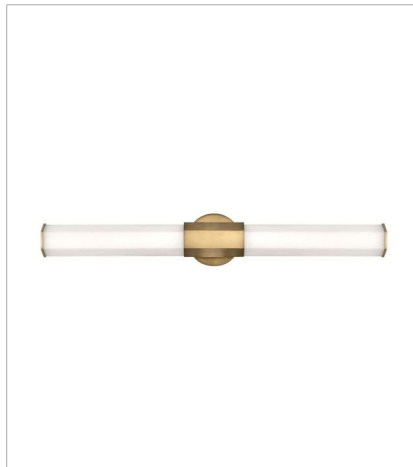

FACET

For a profile that is unpretentious, yet unforgettable, view all the sides of Facet. Interesting angles combine with a bold center bracelet to create the edgy and contemporary look. Hexagonal etched glass is highlighted by a Black Oxide or Heritage Brass center and end caps of the same shape, while the hidden mounting hardware remains unseen to simply highlight the superior style.

FINISH: Heritage Brass
GLASS: Etched Opal, Etched

51150HB
SMALL LED SCONCE
5" W, 14" H
Integrated LED
16w LED *Included

51152HB
MEDIUM LED VANITY
26" W, 5" H
Integrated LED
32w LED *Included

51392HB
LARGE SCONCE
4.5" W, 23.8" H
Integrated LED
24w LED *Included

99058FHB
DOWNROD KIT FACET
4.3" W, 6.3" H

51153HB
LARGE LED VANITY
32" W, 5" H
Integrated LED
40w LED *Included

45035HB
MEDIUM LED LINEAR
40" W, 3.5" H
Integrated LED
48w LED *Included, 4 x 75w Equiv.

HINKLEY

HINKLEY
33000 Pin Oak Parkway
Avon Lake, OH 44012

PHONE: (440) 653-5500
Toll Free: 1 (800) 446-5539

hinkley.com

FACET

For a profile that is unpretentious, yet unforgettable, view all the sides of Facet. Interesting angles combine with a bold center bracelet to create the edgy and contemporary look. Hexagonal etched glass is highlighted by a Black Oxide or Heritage Brass center and end caps of the same shape, while the hidden mounting hardware remains unseen to simply highlight the superior style.